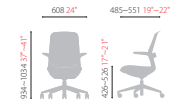

Item List

FLIGHT series

T250NFYZU

- Synchronized Tilt
- Weight Adjustable Tilting(WAT) Mechanism
- Flexible Back