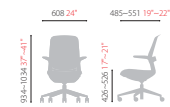

TN250NFYZU

- Synchronized Tilt
- Weight Adjustable Tilting(WAT) Mechanism
- Flexible Back