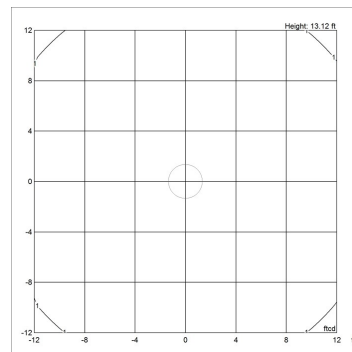

## Light distribution diagrams

Cartesian

Isolux

Polar

Bug

## Weight

Min: 19.723 lbs Max: 23.305 lbs