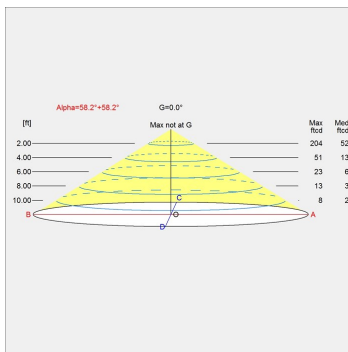

## Light distribution diagrams

Cartesian

Isolux

Polar

Bug