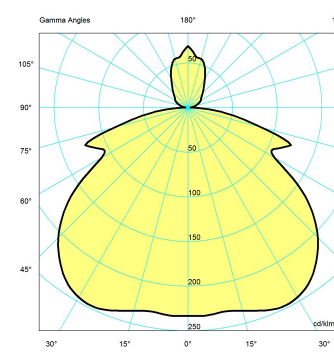

## Light distribution diagrams

Cartesian

Isolux

Polar

Bug