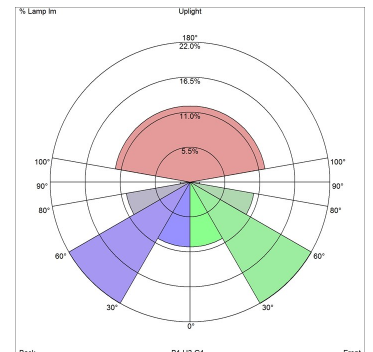

## Light distribution diagrams

Cartesian

Isolux

Polar

Bug

## Weight

Min: 19.723 lbs Max: 23.305 lbs