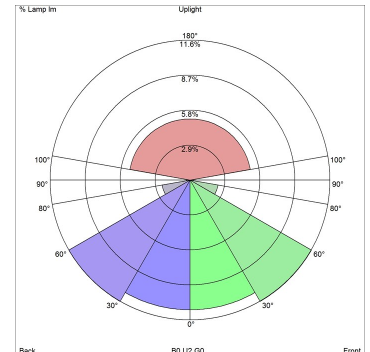

## Light distribution diagrams

Cartesian

Isolux

Polar

Bug