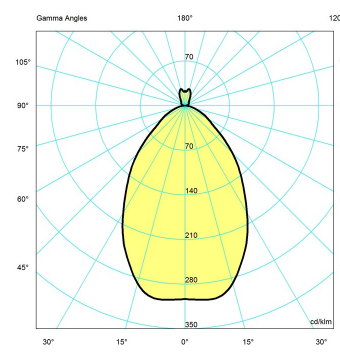

# Enigma 545

**Project name:**

**Project type:**

**Notes:**

## Light distribution diagrams

Cartesian

Isolux

Polar

Bug