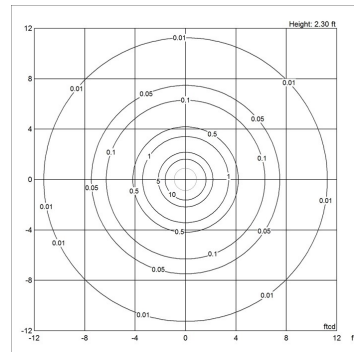

## Light distribution diagrams

Cartesian

Isolux

Polar

Bug