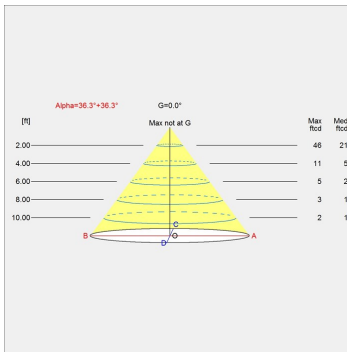

## Light distribution diagrams

Cartesian

Isolux

Polar

Bug