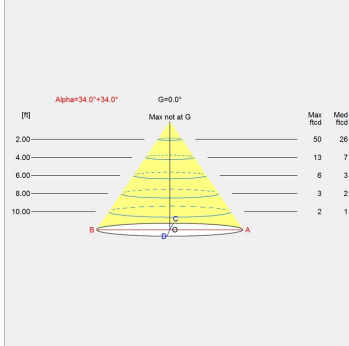

Enigma 425

Project name:

Project type:

Notes:

Light distribution diagrams

Cartesian

Isolux

Polar