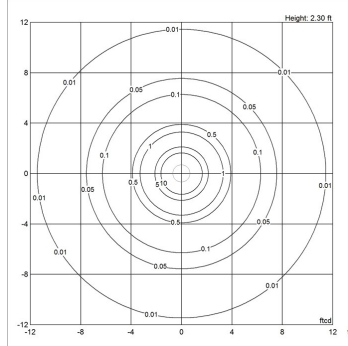

Enigma 425

Project name:

Project type:

Notes:

Light distribution diagrams

Cartesian

Isolux

Polar