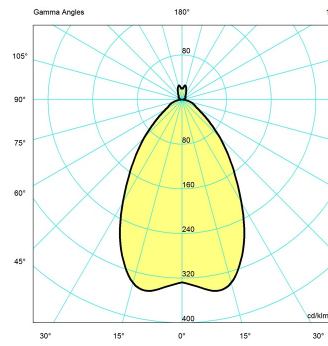

Enigma 425

Project name:

Project type:

Notes:

Light distribution diagrams

Cartesian

Isolux

Polar