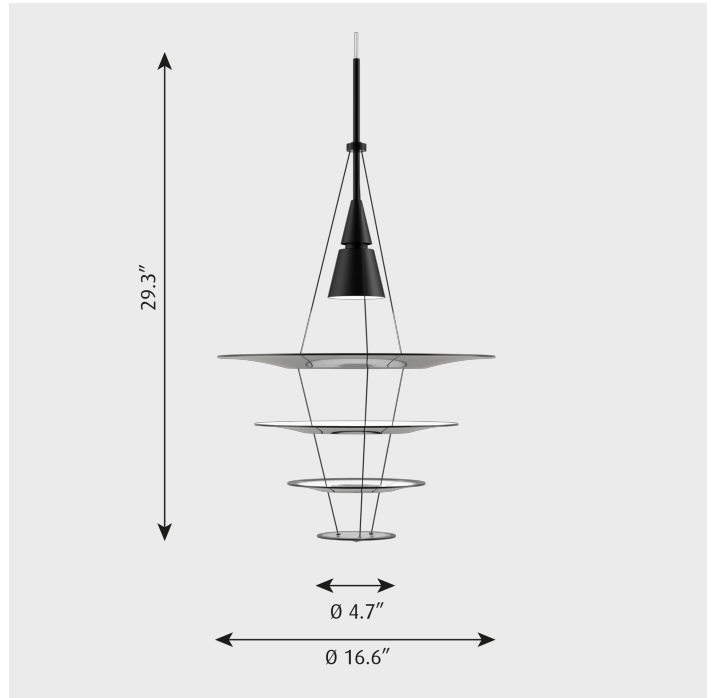

Enigma 425

Project name:

Project type:

Notes:

Light distribution diagrams

Cartesian

Isolux

Polar