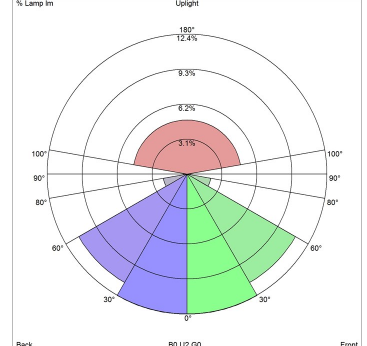

Enigma 425

Project name:

Project type:

Notes:

Light distribution diagrams

Bug

Variant options

Light source	Voltage frequency	Color	Cable type
8W LED/3000K	120V	● Blk	BLK
		● Br alu	WHT