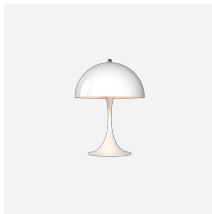

Panthella MINI

Product variants

Light source	Colour	Class	Switch
1x70W E27	Wht opal acryl	II	W/ON/OFF SWITCH