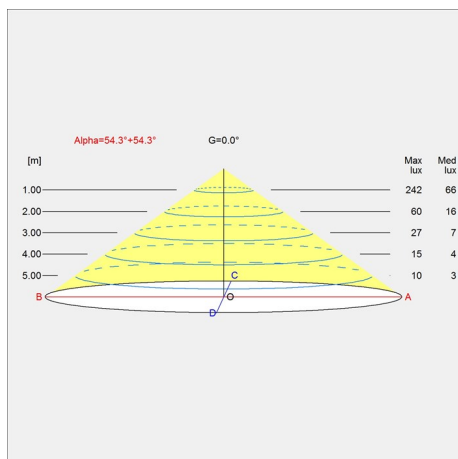

Weight

5.531

Finish

Whit opal acryl

Light distribution diagrams

Cartesian

Isolux

Polar