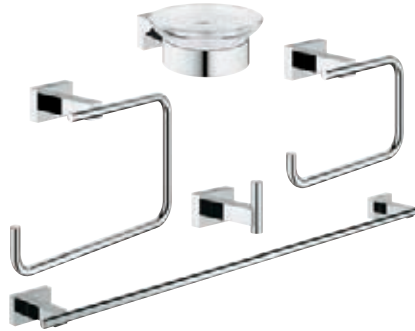

GROHE QUADRA STRIKING, MODERN, MAGICAL

Strikingly discreet and ergonomic. The cube and cylinder motifs of the single lever Quadra faucet blend many features into a design that will lend your bathroom a certain flair. The numerous elegant details provide optimum comfort. The extensive range is equipped with easily operated lever handles which control the flow rate precisely and economically. GROHE Quadra combines the highest "Made in Germany" quality with a perfectly calibrated human touch.

S-Size

M-Size

L-Size

XL-Size

Bath & shower

19 579 000
4-hole bath combination

32 637 000
Shower mixer

19 455 000 + 35 501 000
Shower trim set
+ separate concealed body

32 639 000
Bath/shower mixer
with shower set

32 638 000
Bath/shower mixer

19 456 000 + 35 501 000
Bath/shower trim set
+ separate concealed body

GROHE Quadra

Accessories

22 037 000
Angle valve

Matching accessories Essentials
Cube please see page 252

WC

38 732 000
Skate Cosmopolitan
Wall plate for dual flush
use with GROHE concealed WC cisterns

Thermostats

34 274 000
Grotherm 3000
Thermostatic shower mixer

19 568 000 + 35 500 000
Grotherm 3000
Thermostatic shower trim set
+ separate concealed body