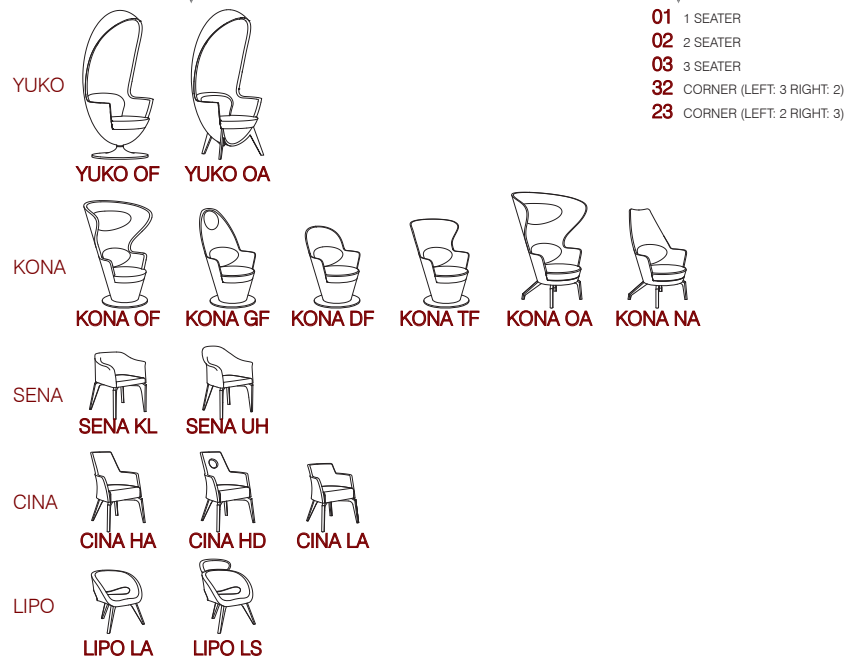

ARMCHAIRS

ARMCHAIRS

Armchairs
↑
A
Product Group

Armchair Name Armchair Type
↑ ↑
YUKO OA
Product Name & Type

01
Armchair Size
01 1 SEATER

KAC
Armchair Body Material

KAC
Headrest / Backrest / Seat Material

↑ seat height: 40 cm
↑ seat height: 45 cm
Leg Type Leg Height Leg Material
↑ ↑ ↑
T D NMK
Armchair Leg Type & Material

Armchairs
↑
A
Product Group

Armchair Name Armchair Type
↑ ↑
KONA OA
Product Name & Type

01
Armchair Size
01 1 SEATER

KAB
Armchair Body Material

KAD
Headrest / Backrest / Seat Material

↑ seat height: 40 cm
↑ seat height: 45 cm
Leg Type Leg Height Leg Material
↑ ↑ ↑
N D NMK
Armchair Leg Type & Material

ARMCHAIRS

Armchairs
↑
A
Product Group

Armchair Name Armchair Type
↑ ↑
LIPO LA
Product Name & Type

01
Armchair Size
01 1 SEATER

KAC
Armchair Body Material

D seat height: 40 cm
E seat height: 45 cm
↑
Leg Type Leg Height Leg Material
↑ ↑ ↑
T D NMK
Armchair Leg Type & Material

Armchairs
↑
A
Product Group

Armchair Name Armchair Type
↑ ↑
SENA UH
Product Name & Type

01
Armchair Size
01 1 SEATER

KAB
Armchair Body Material

D seat height: 40 cm
E seat height: 45 cm
↑
Leg Type Leg Height Leg Material
↑ ↑ ↑
N E NCU
Armchair Leg Type & Material