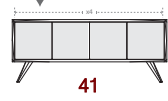

# CABINETS

**C**  
Product Group

**PEPE**  
Product Name

**41**  
Cabinet Size

**NMK**  
Cabinet Body Material

**X**  
Meaning: All the cabinet doors

**FNC1**  
Cabinet Door Material

**S A EVA**  
Leg Type, Height & Material

Product Group

Product Name

Cabinet Size

Cabinet Body Material

X

Cabinet Door Material

Leg Type & Material

PEPE