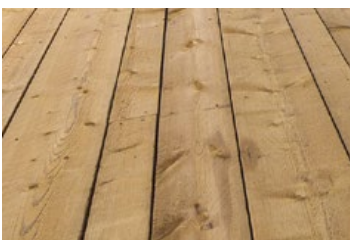

THERMOWOOD PLASTIC COMPOSITE (TWPC)

SAWN TIMBER