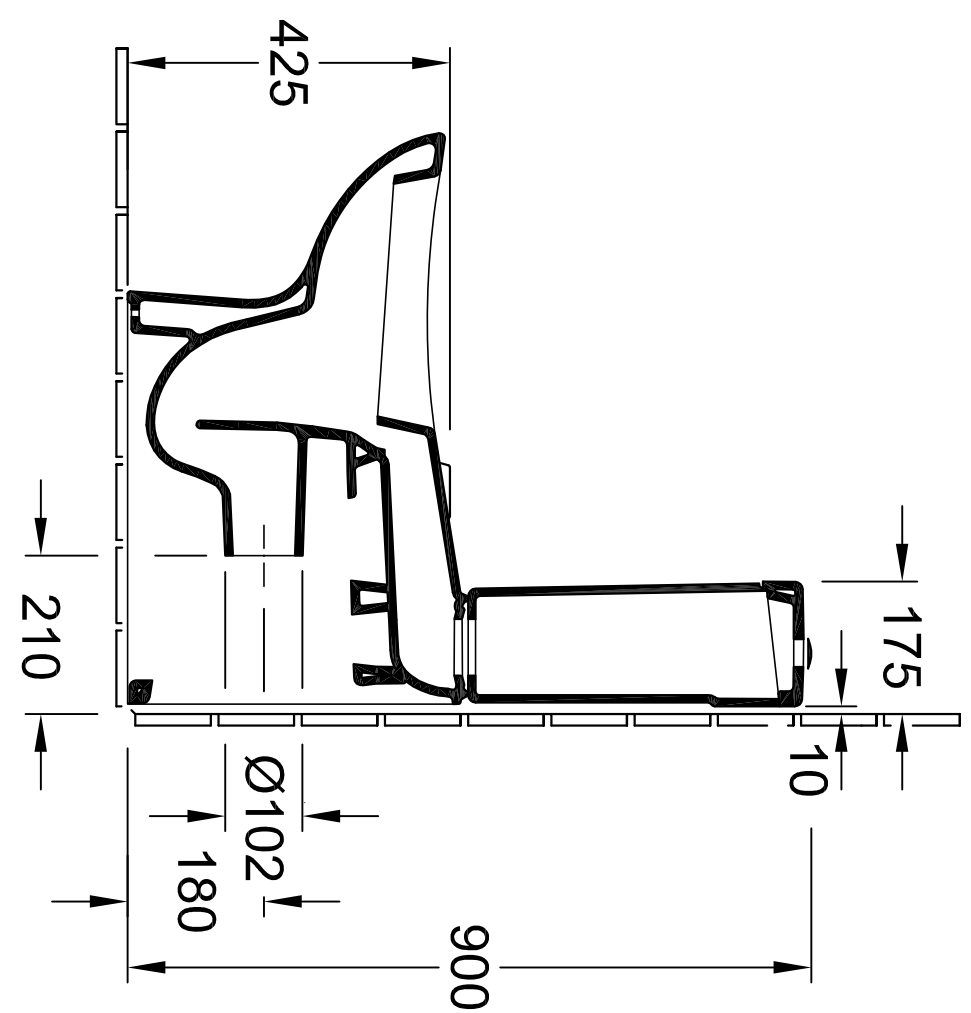

Designation  
**MY NATURE**  
 5610 10 - Wall-mtd.  
 washdown WC

**Villeroy & Boch**

Altered:		Approved by:		RK	
		Date:		18.02.2011	
		Signed:		SEW	
		Date:		06.2010	

This drawing may not be copied or passed on to third parties or competitive companies without our permission. Villeroy & Boch accepts no liability whatsoever for these data and technical drawings. Other parties use them at their own risk. The dimensions indicated are not binding. Villeroy & Boch reserves the right to make product changes.

**Preliminary cipy - dimensions not verified!!!**

Designation <b>MY NATURE</b> 5611 10 - Close-coupled washdown WC-suite 5711 00 - Cistern		<b>Villeroy&amp;Boch</b>	
Altered:	Approved by:	Date:	Date:
		SEW	11.2010
This drawing may not be copied or passed on to third parties or competitive companies without our permission. Villeroy & Boch accepts no liability whatsoever for these data and technical drawings. Other parties use them at their own risk. The dimensions indicated are not binding. Villeroy & Boch reserves the right to make product changes.			