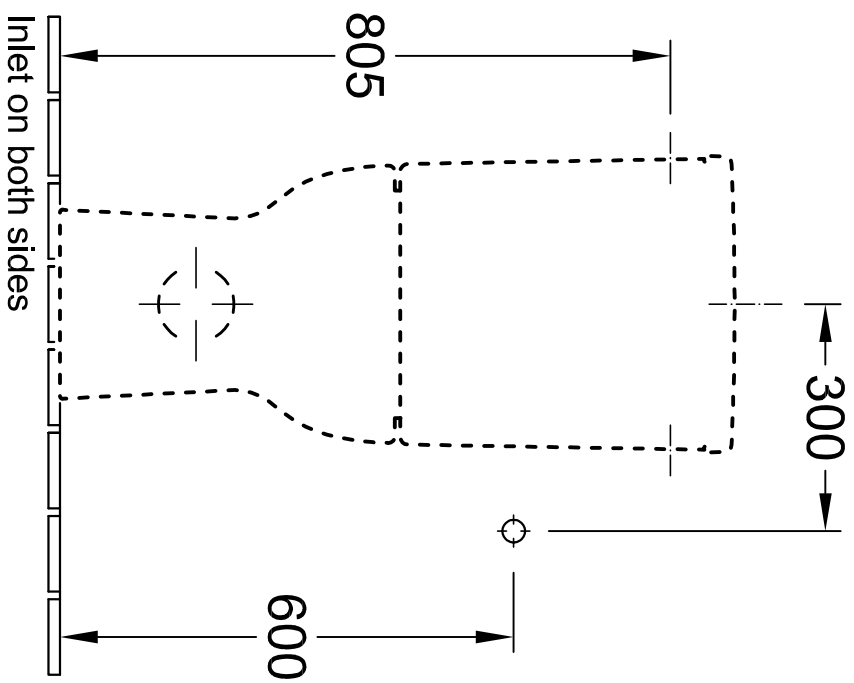

Designation  
**MY NATURE**  
 5610 10 - Wall-mtd.  
 washdown WC

**Villeroy & Boch**

Altered:		Approved by:		RK	
		Date:		18.02.2011	
		Signed:		SEW	
		Date:		06.2010	

This drawing may not be copied or passed on to third parties or competitive companies without our permission. Villeroy & Boch accepts no liability whatsoever for these data and technical drawings. Other parties use them at their own risk. The dimensions indicated are not binding. Villeroy & Boch reserves the right to make product changes.

**Preliminary cipy - dimensions not verified!!!**

Designation <b>MY NATURE</b> 5611 10 - Close-coupled washdown WC-suite 5711 00 - Cistern		<b>Villeroy&amp;Boch</b>	
Altered:	Approved by:	Date:	Date:
		SEW	11.2010
This drawing may not be copied or passed on to third parties or competitive companies without our permission. Villeroy & Boch accepts no liability whatsoever for these data and technical drawings. Other parties use them at their own risk. The dimensions indicated are not binding. Villeroy & Boch reserves the right to make product changes.			