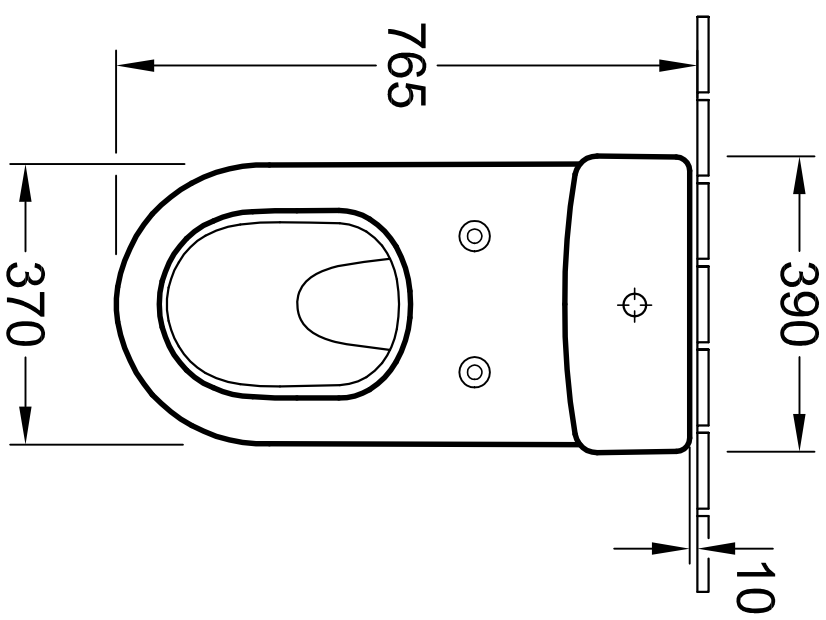

Designation  
**MY NATURE**  
 5610 10 - Wall-mtd.  
 washdown WC

**Villeroy & Boch**

Altered:		Approved by:		RK	
		Date:		18.02.2011	
		Signed:		SEW	
		Date:		06.2010	

This drawing may not be copied or passed on to third parties or competitive companies without our permission. Villeroy & Boch accepts no liability whatsoever for these data and technical drawings. Other parties use them at their own risk. The dimensions indicated are not binding. Villeroy & Boch reserves the right to make product changes.

**Preliminary cipy - dimensions not verified!!!**

Designation <b>MY NATURE</b> 5611 10 - Close-coupled washdown WC-suite 5711 00 - Cistern		<b>Villeroy&amp;Boch</b>	
Altered:	Approved by:	Date:	Date:
		SEW	11.2010
This drawing may not be copied or passed on to third parties or competitive companies without our permission. Villeroy & Boch accepts no liability whatsoever for these data and technical drawings. Other parties use them at their own risk. The dimensions indicated are not binding. Villeroy & Boch reserves the right to make product changes.			