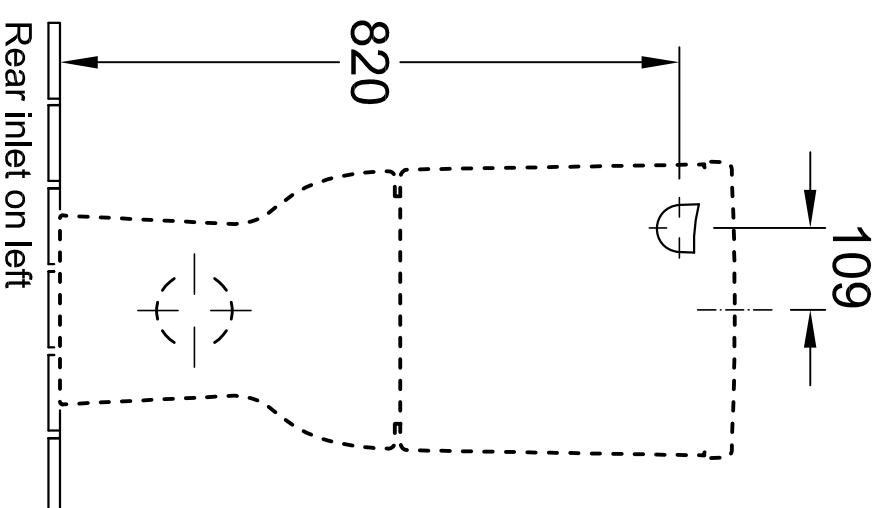

Designation  
**MY NATURE**  
 5610 10 - Wall-mtd.  
 washdown WC

**Villeroy & Boch**

Altered:		Approved by:		RK	
		Date:		18.02.2011	
		Signed:		SEW	
		Date:		06.2010	

This drawing may not be copied or passed on to third parties or competitive companies without our permission. Villeroy & Boch accepts no liability whatsoever for these data and technical drawings. Other parties use them at their own risk. The dimensions indicated are not binding. Villeroy & Boch reserves the right to make product changes.

**Preliminary cipy - dimensions not verified!!!**

Designation <b>MY NATURE</b> 5611 10 - Close-coupled washdown WC-suite 5711 00 - Cistern		<b>Villeroy&amp;Boch</b>	
Altered:	Approved by:	Date:	Date:
		SEW	11.2010
This drawing may not be copied or passed on to third parties or competitive companies without our permission. Villeroy & Boch accepts no liability whatsoever for these data and technical drawings. Other parties use them at their own risk. The dimensions indicated are not binding. Villeroy & Boch reserves the right to make product changes.			