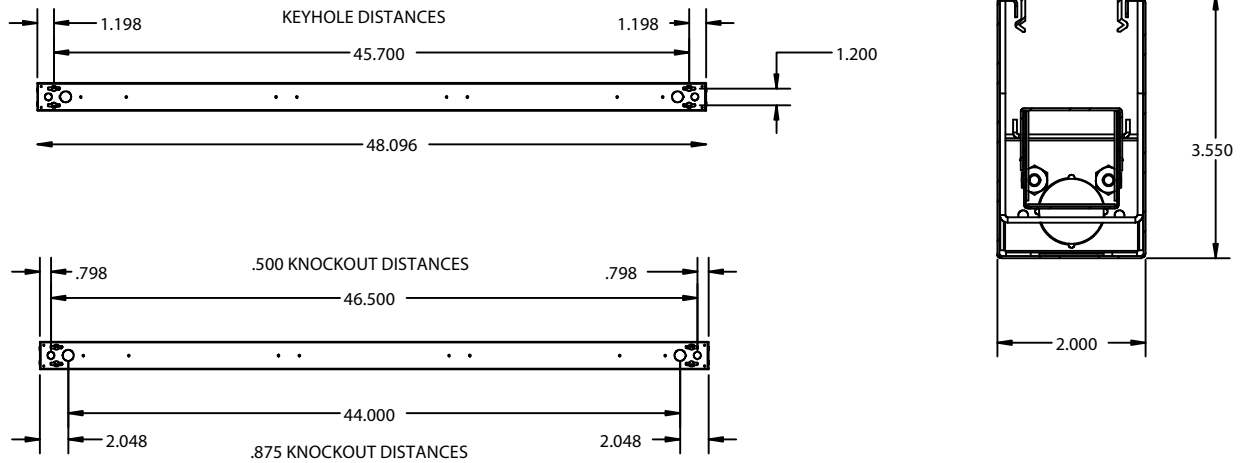

Beam 23 Series

Direct/Indirect
Pendant/Surface Mount

PENDANT/SURFACE MOUNT 48" Length Drawing

PENDANT/SURFACE MOUNT 96" Length Drawing