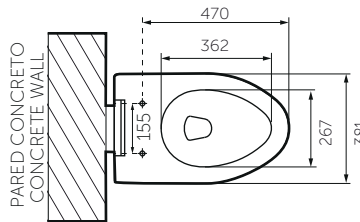

Minimalistic inspiration

Compact solution adding breadth and balance to all spaces.

- Elongated bowl profile
- Hidden trapway of 2 inch.
- Comfortable rim height of 17 inch.
- Ceramic that supports 882 lb.
- Slow close toilet seat of easier cleanliness and installation
- Embedded tank in the wall (minimum thickness 6 inch.)

Material Taza Bowl Material	Porcelana sanitaria Vitreous China
Material Tanque Tank Material	Metálico con partes plásticas Metal with plastic parts
Dimensiones (An x L x Al) Dimensions (W x D x H)	506 x 807 x 1140 mm. 19.9 x 31.8 x 44.9 inch.
Peso máximo soporte Maximum weight support	400 kg. 882 lb.
Presión de agua Water pressure	20 - 80 PSI
Consumo de agua Water consumption	Dual flush 5.8/3.9 Lpf. Dual flush 1.5/1.0 Gpf.
Sistema de descarga Flushing system	Tecnología sifónica Siphon technology
Capacidad de descarga Flushing capacity	300 grs. MISO
Diámetro del sifón Siphon diameter	50.8 mm. 2 inch.
Distancia del muro al centro del desagüe Wall distance from waste center	176 mm. 6.9 inch.
Peso Neto (aprox.) Net Weight (approx.)	Taza: 20.6 kg. / Bowl: 45.4 lb. Tanque: 15 kg. / Tank: 33 lb.

Plano técnico

Technical Drawing

VISTA SUPERIOR / TOP VIEW

Estas dimensiones son nominales y son sujetas a cambio sin previo aviso.
These dimensions are nominal and are subject to change without prior notice.