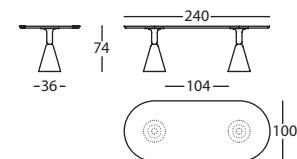

0,09 m<sup>3</sup> / 2 Pack. / 26 kg

**284.74.WLH**

PION MESA COMEDOR 200X100X74  
PION DINING TABLE 200X100X74  
PION TABLE REPAS 200X100X74

0,45 m<sup>3</sup> / 3 Package / 73 kg

**284.71.FG**

PION MESITA D50X60  
PION OCCASIONAL TABLE D50X60  
PION TABLE D50X60

0,14 m<sup>3</sup> / 2 Pack. / 16 kg

new

**284.74.WLH.A6.G**

PION PETRA 200X100X74 EMPERADOR GOLD  
PION PETRA 200X100X74 EMPERADOR GOLD  
PION PETRA 200X100X74 EMPEREUR OR

0,56 m<sup>3</sup> / 3 Package / 173 kg

**284.74.ZLH**

PION MESA COMEDOR 240X100X74  
PION DINING TABLE 240X100X74  
PION TABLE REPAS 240X100X74

0,48 m<sup>3</sup> / 3 Package / 77 kg

new

**284.71.FG.A6.G**

PION PETRA MESITA D50X60 EMPERADOR GOLD  
PION PETRA TABLE D50X60 EMPERADOR GOLD  
PION PETRA TABLE D50X60 EMPEREUR OR

0,12 m<sup>3</sup> / 2 Pack. / 27 kg

new

**284.74.WLH.A6.Q**

PION PETRA 200X100X74 CUARZO  
PION PETRA 200X100X74 QUARTZITE  
PION PETRA 200X100X74 QUARTZITE

0,56 m<sup>3</sup> / 3 Package / 173 kg

new

**284.74.ZLH.A6.G**