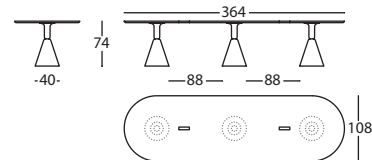

0,14 m<sup>3</sup> / 2 Pack. / 16 kg

new

**284.74.WLH.A6.G**

PION PETRA 200X100X74 EMPERADOR GOLD  
PION PETRA 200X100X74 EMPERADOR GOLD  
PION PETRA 200X100X74 EMPEREUR OR

0,56 m<sup>3</sup> / 3 Package / 173 kg

**284.74.ZLH**

PION MESA COMEDOR 240X100X74  
PION DINING TABLE 240X100X74  
PION TABLE REPAS 240X100X74

0,48 m<sup>3</sup> / 3 Package / 77 kg

new

**284.71.FG.A6.G**

PION PETRA MESITA D50X60 EMPERADOR GOLD  
PION PETRA TABLE D50X60 EMPERADOR GOLD  
PION PETRA TABLE D50X60 EMPEREUR OR

0,12 m<sup>3</sup> / 2 Pack. / 27 kg

new

**284.74.WLH.A6.Q**

PION PETRA 200X100X74 CUARZO  
PION PETRA 200X100X74 QUARTZITE  
PION PETRA 200X100X74 QUARTZITE

0,56 m<sup>3</sup> / 3 Package / 173 kg

new

**284.74.ZLH.A6.G**

PION MESA COMEDOR 240X100X74  
PION DINING TABLE 240X100X74  
PION TABLE REPAS 240X100X74

0,48 m<sup>3</sup> / 3 Package / 77 kg

new

**284.71.FG.A6.Q**

PION PETRA MESITA D50X60 CUARZO  
PION PETRA TABLE D50X60 QUARTZITE  
PION PETRA TABLE D50X60 QUARTZITE