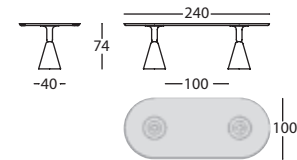

0,14 m<sup>3</sup> / 2 Pack. / 16 kg

new

**284.74.WLH.A6.G**

PION PETRA 200X100X74 EMPERADOR GOLD  
PION PETRA 200X100X74 EMPERADOR GOLD  
PION PETRA 200X100X74 EMPEREUR OR

0,56 m<sup>3</sup> / 3 Package / 173 kg

**284.74.ZLH**

PION MESA COMEDOR 240X100X74  
PION DINING TABLE 240X100X74  
PION TABLE REPAS 240X100X74

0,48 m<sup>3</sup> / 3 Package / 77 kg

new

**284.71.FG.A6.G**

PION PETRA MESITA D50X60 EMPERADOR GOLD  
PION PETRA TABLE D50X60 EMPERADOR GOLD  
PION PETRA TABLE D50X60 EMPEREUR OR

0,12 m<sup>3</sup> / 2 Pack. / 27 kg

new

**284.74.WLH.A6.Q**

PION PETRA 200X100X74 CUARZO  
PION PETRA 200X100X74 QUARTZITE  
PION PETRA 200X100X74 QUARTZITE

0,56 m<sup>3</sup> / 3 Package / 173 kg

new

**284.74.ZLH.A6.G**