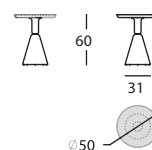

0,09 m<sup>3</sup> / 2 Pack. / 26 kg

**284.74.WLH**

PION MESA COMEDOR 200X100X74  
PION DINING TABLE 200X100X74  
PION TABLE REPAS 200X100X74

0,45 m<sup>3</sup> / 3 Package / 73 kg

**284.71.FG**

PION MESITA D50X60  
PION OCCASIONAL TABLE D50X60  
PION TABLE D50X60

0,14 m<sup>3</sup> / 2 Pack. / 16 kg

new

**284.74.WLH.A6.G**

PION PETRA 200X100X74 EMPERADOR GOLD  
PION PETRA 200X100X74 EMPERADOR GOLD  
PION PETRA 200X100X74 EMPEREUR OR

0,56 m<sup>3</sup> / 3 Package / 173 kg

**284.74.ZLH**

PION MESA COMEDOR 240X100X74  
PION DINING TABLE 240X100X74  
PION TABLE REPAS 240X100X74

0,48 m<sup>3</sup> / 3 Package / 77 kg

new

**284.71.FG.A6.G**

PION PETRA MESITA D50X60 EMPERADOR GOLD  
PION PETRA TABLE D50X60 EMPERADOR GOLD  
PION PETRA TABLE D50X60 EMPEREUR OR

0,12 m<sup>3</sup> / 2 Pack. / 27 kg

new

**284.74.WLH.A6.Q**

PION PETRA 200X100X74 CUARZO  
PION PETRA 200X100X74 QUARTZITE  
PION PETRA 200X100X74 QUARTZITE

0,56 m<sup>3</sup> / 3 Package / 173 kg

new

**284.74.ZLH.A6.G**