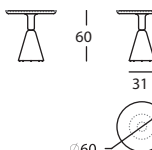

0,14 m<sup>3</sup> / 2 Pack. / 16 kg

new

**284.74.WLH.A6.G**

PION PETRA 200X100X74 EMPERADOR GOLD  
PION PETRA 200X100X74 EMPERADOR GOLD  
PION PETRA 200X100X74 EMPEREUR OR

0,56 m<sup>3</sup> / 3 Package / 173 kg

0,12 m<sup>3</sup> / 2 Pack. / 27 kg

new

**284.74.WLH.A6.Q**

PION PETRA 200X100X74 CUARZO  
PION PETRA 200X100X74 QUARTZITE  
PION PETRA 200X100X74 QUARTZITE

0,56 m<sup>3</sup> / 3 Package / 173 kg

new

**284.74.ZLH.A6.G**

PION MESA COMEDOR 240X100X74  
PION DINING TABLE 240X100X74  
PION TABLE REPAS 240X100X74

0,48 m<sup>3</sup> / 3 Package / 77 kg

new

**284.71.FG.A6.Q**

PION PETRA MESITA D50X60 CUARZO  
PION PETRA TABLE D50X60 QUARTZITE  
PION PETRA TABLE D50X60 QUARTZITE

0,12 m<sup>3</sup> / 2 Pack. / 27 kg

**284.74.Z94**

\* PION MESA CONFERENCIA 364X108X74  
\* PION CONFERENCE TABLE 364X108X74  
\* PION TABLE DE CONFÉRENCE 364X108X74

0,9 m<sup>3</sup> / 4 Package / 172 kg