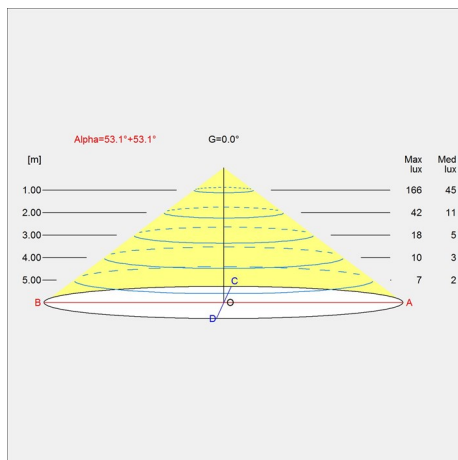

Design

GamFratesi

Weight

Min: 4.25 kg Max: 5.3 kg

Finish

Black, Brass/black, Brass/white, White

Light distribution diagrams

Cartesian