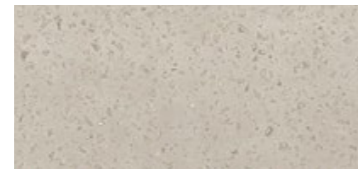

CAMEO WHITE (1)

ECRU (4)

CLAM SHELL (4)

WHISPER

AURORA (2)

GRAY ONYX (4)

RAIN CLOUD (4)

CONCRETE

DOVE (2)

NATURAL GRAY

RAFFIA (2)

NEUTRAL CONCRETE (3)

ELEGANT GRAY (1)

SUEDE

ASH CONCRETE (3)

SILVER GRAY (1)

WEATHERED CONCRETE (3)

ROYAL RED (2)

CITRUS ORANGE (2)

IMPERIAL YELLOW (2)

DEEP NOCTURNE (2)

DEEP NIGHT SKY (3)

DEEP MINK (2)

RESILIENCE  
TECHNOLOGY™