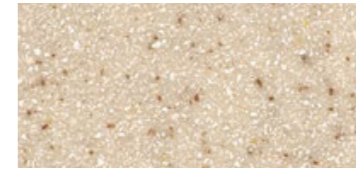

# A cor LA Portfolio 2018

DESIGNER WHITE (1)

WHITE JASMINE (2)

VANILLA (1)

WHITE ONYX (4)

GLACIER WHITE (0)

RICE PAPER

GLACIER ICE (1)

CAMEO WHITE (1)

ECRU (4)

CLAM SHELL (4)

WHISPER

AURORA (2)

GRAY ONYX (4)

RAIN CLOUD (4)

CONCRETE

DOVE (2)

NATURAL GRAY

RAFFIA (2)

NEUTRAL CONCRETE (3)

ELEGANT GRAY (1)

SUEDE

ASH CONCRETE (3)

SILVER GRAY (1)

WEATHERED CONCRETE (3)

ROYAL RED (2)

CITRUS ORANGE (2)

IMPERIAL YELLOW (2)

DEEP NOCTURNE (2)

DEEP NIGHT SKY (3)

DEEP MINK (2)

RESILIENCE  
TECHNOLOGY™