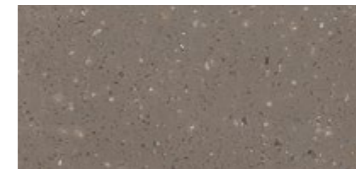

CAMEO WHITE (1)

ECRU (4)

CLAM SHELL (4)

WHISPER

AURORA (2)

GRAY ONYX (4)

RAIN CLOUD (4)

CONCRETE

DOVE (2)

NATURAL GRAY

RAFFIA (2)

NEUTRAL CONCRETE (3)

ELEGANT GRAY (1)

SUEDE

ASH CONCRETE (3)

SILVER GRAY (1)

WEATHERED CONCRETE (3)

ROYAL RED (2)

CITRUS ORANGE (2)

IMPERIAL YELLOW (2)

DEEP NOCTURNE (2)

DEEP NIGHT SKY (3)

DEEP MINK (2)

RESILIENCE  
TECHNOLOGY™