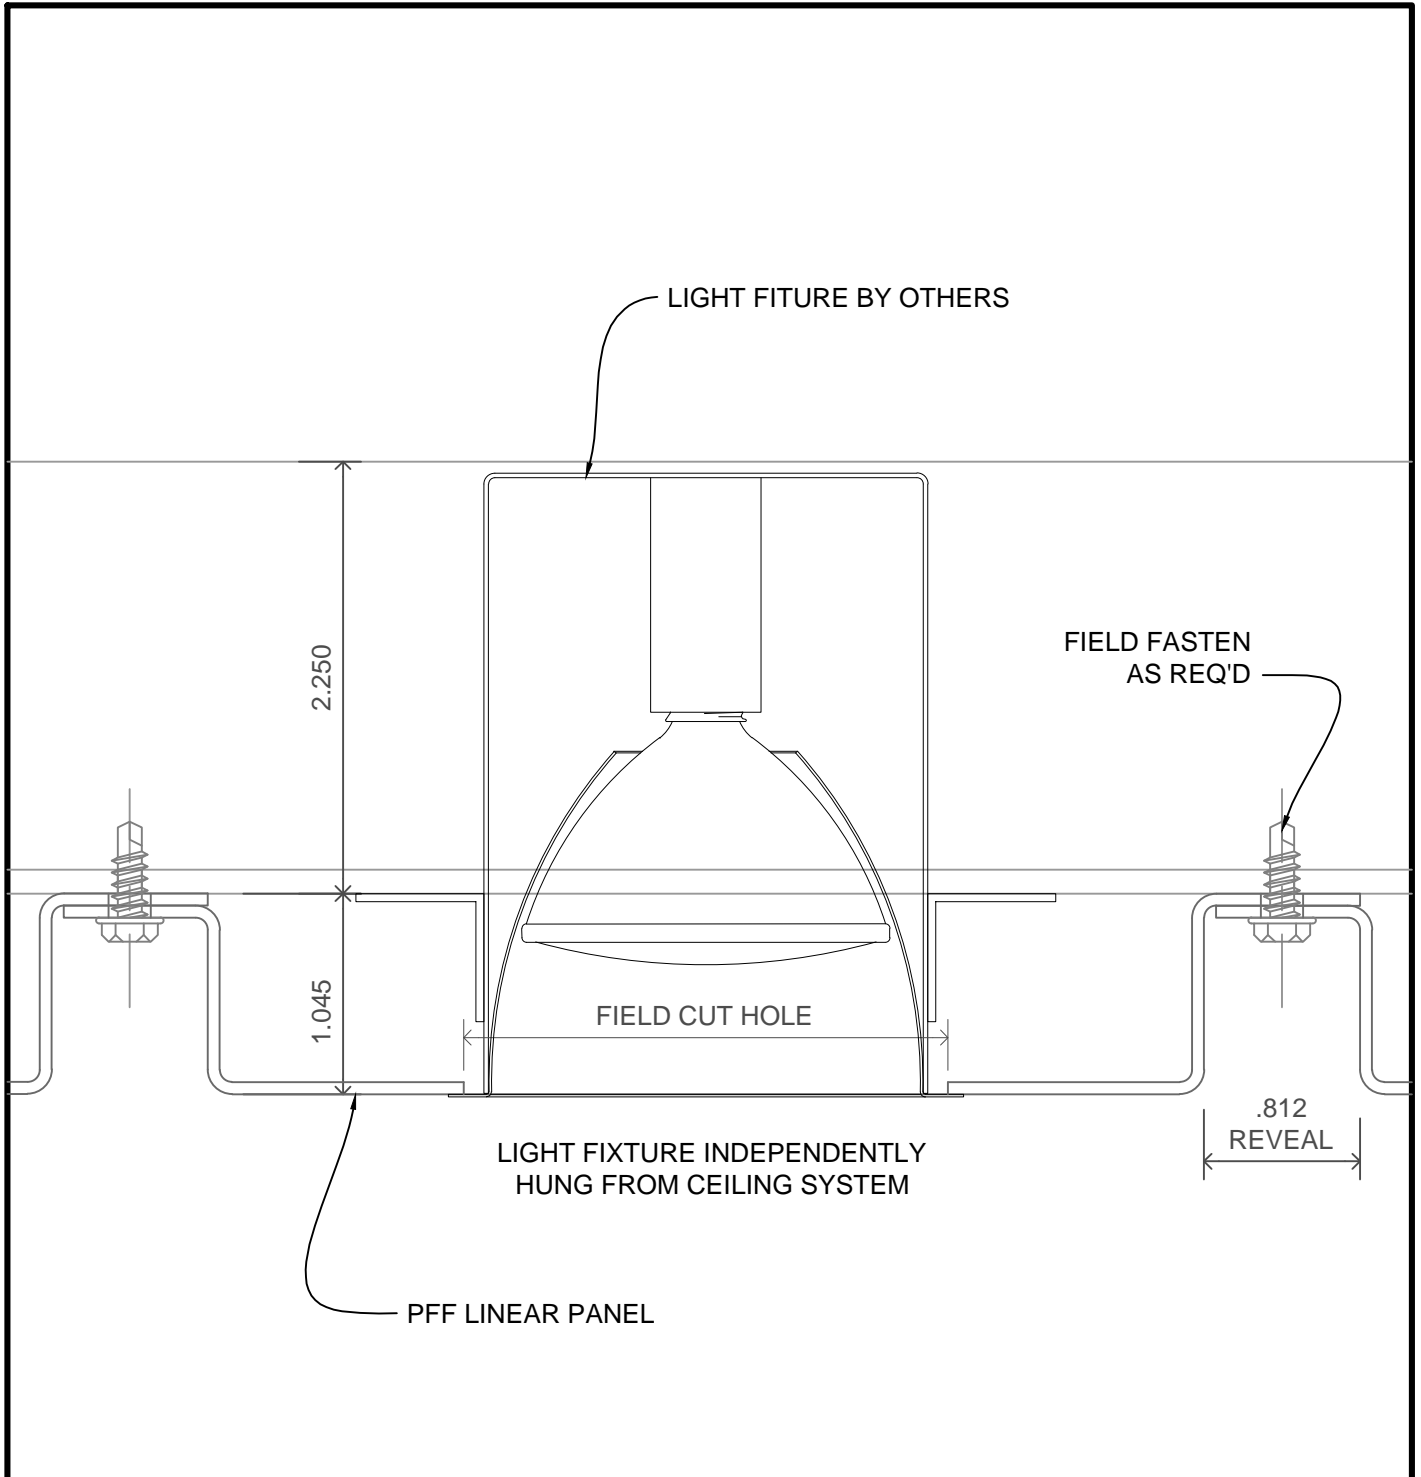

LINEAR FASTENED CEILING SYSTEM- DETAIL B

PURE+FREEFORM

www.purefreeform.com info@purefreeform.com
612-208-8347

LAST INSTALL PANEL

LINEAR FASTENED CEILING SYSTEM- DETAIL C

PURE+FREEFORM
www.purefreeform.com info@purefreeform.com
612-208-8347

LIGHT FIXTURE DETAIL

LINEAR FASTENED CEILING SYSTEM- DETAIL D