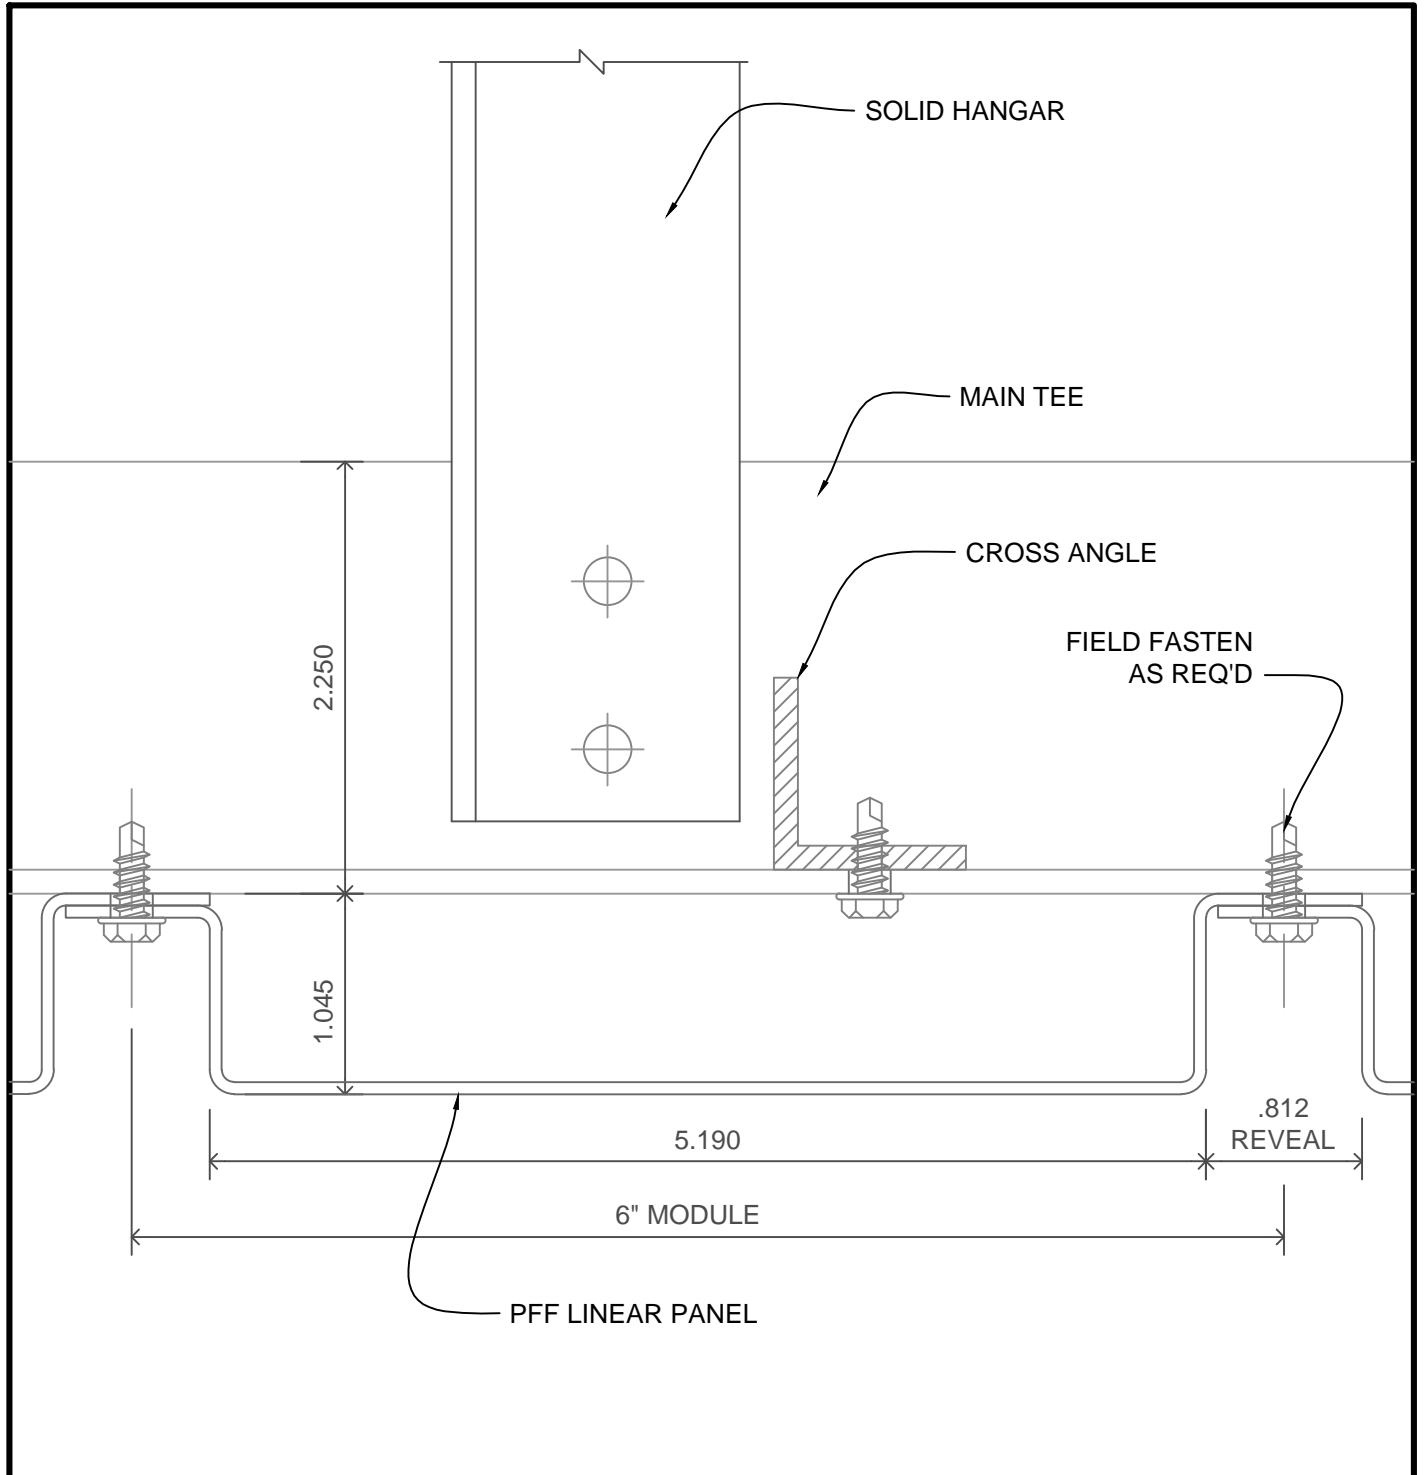

TYPICAL FASTENED PANEL

LINEAR FASTENED CEILING SYSTEM- DETAIL A