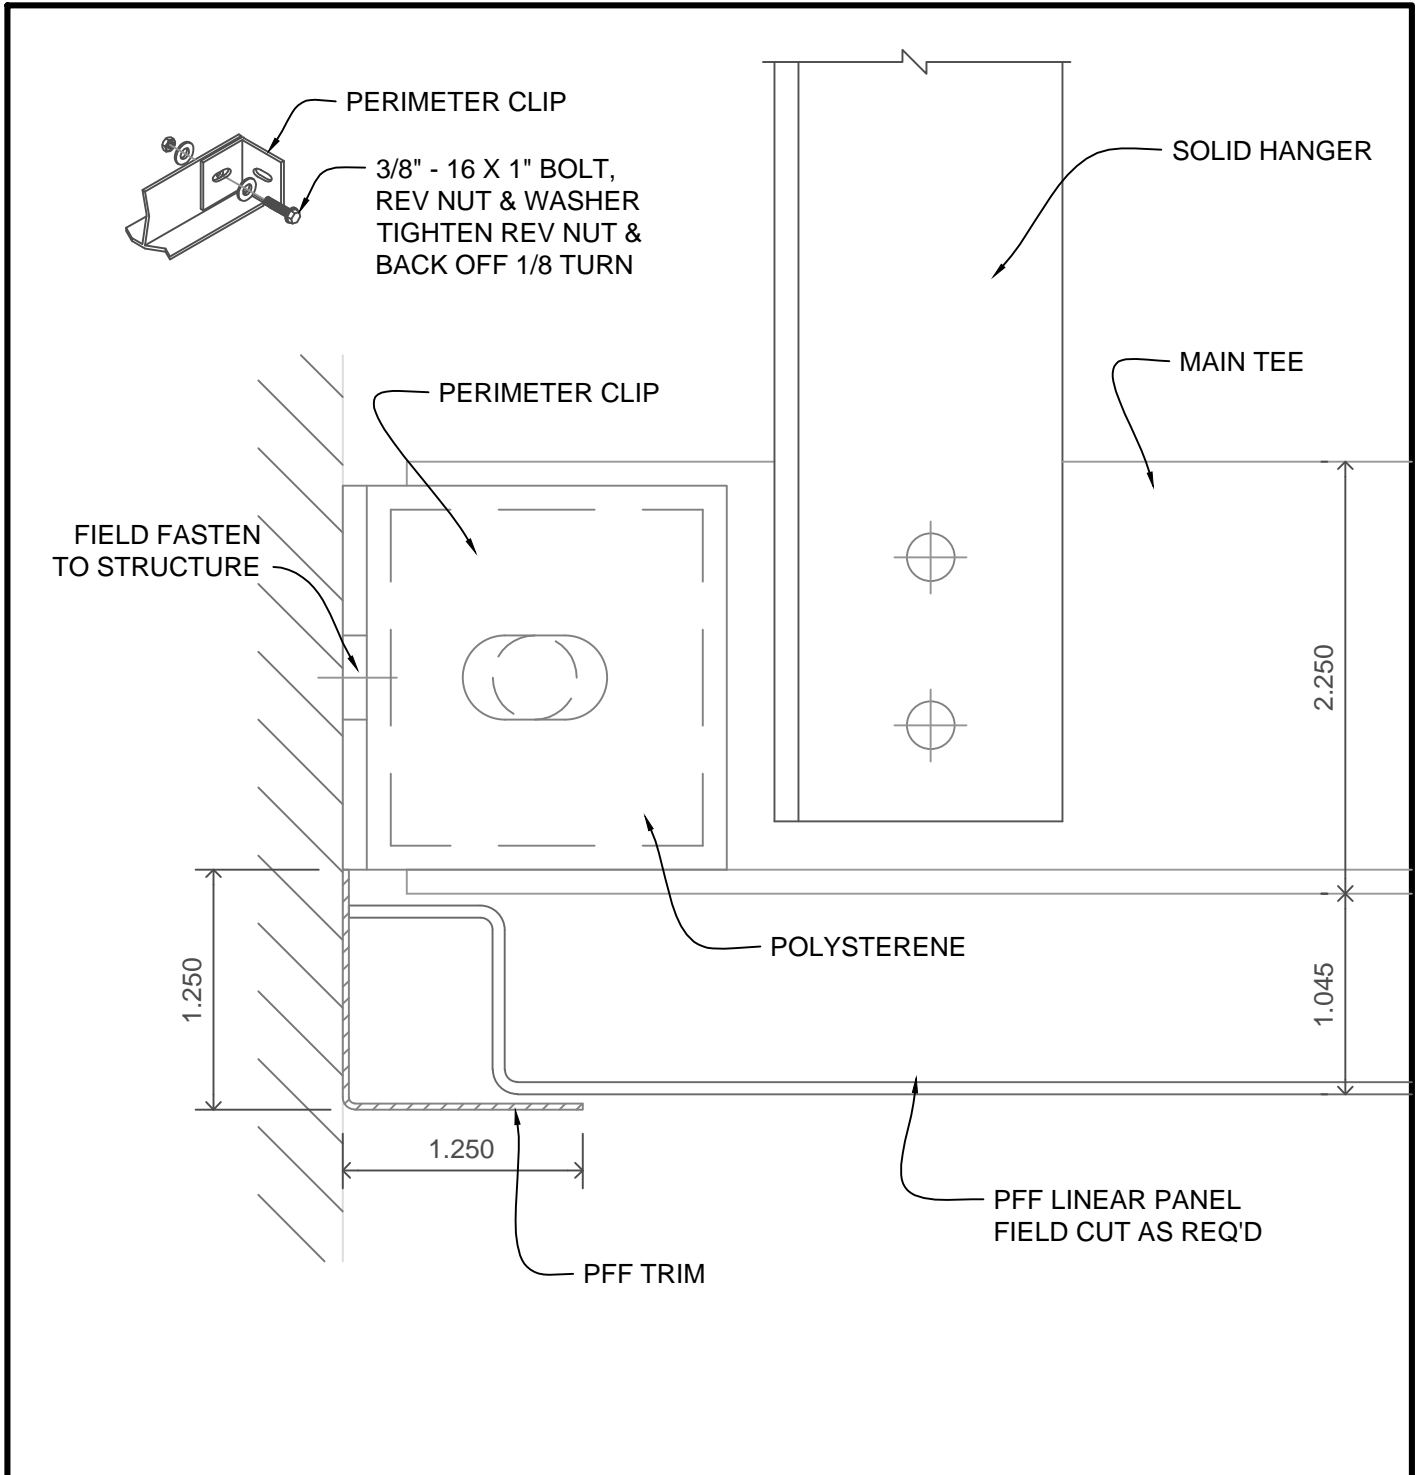

PURE+FREEFORM

www.purefreeform.com info@purefreeform.com
612-208-8347

LINEAR FASTENED CEILING SYSTEM

- (A) TYPICAL REVEAL JOINTS
- (B) FIRST INSTALL PANEL
- (C) LAST INSTALL PANEL
- (D) LIGHT FIXTURE DETAIL

PURE+FREEFORM

www.purefreeform.com info@purefreeform.com
612-208-8347

TYPICAL FASTENED PANEL

LINEAR FASTENED CEILING SYSTEM- DETAIL A

PURE+FREEFORM

www.purefreeform.com info@purefreeform.com
612-208-8347

FIRST INSTALL PANEL