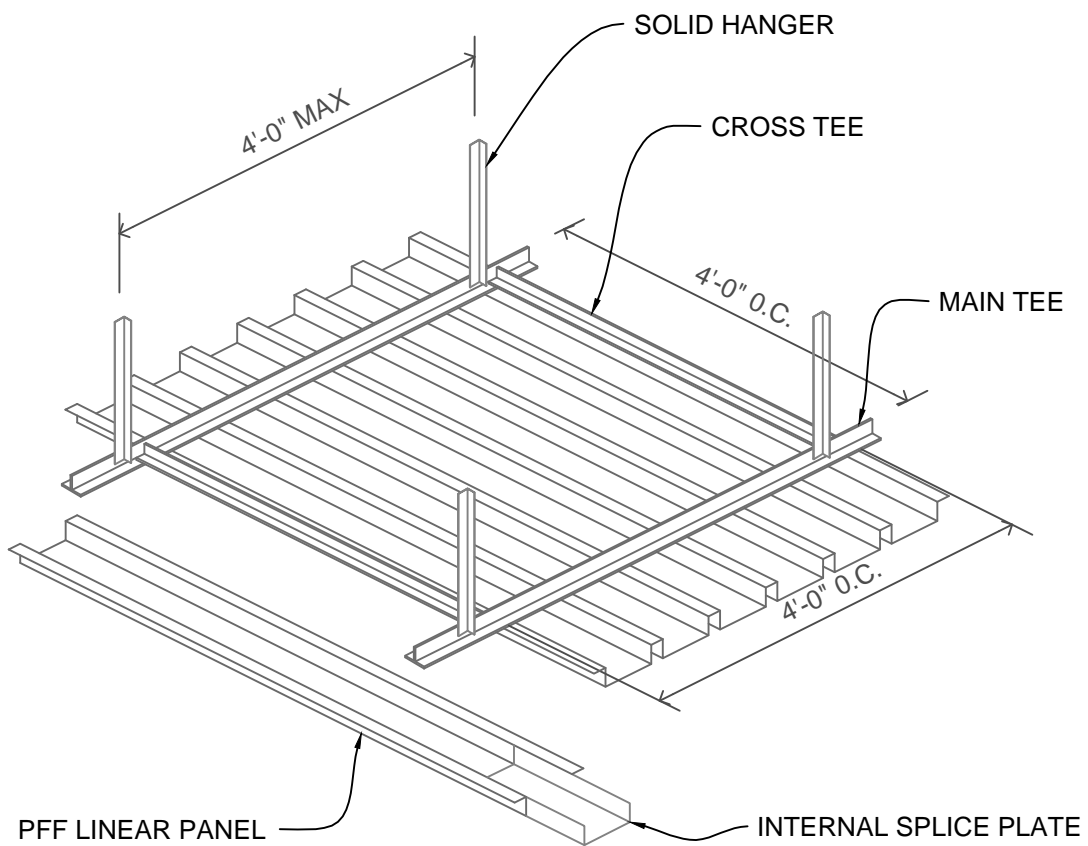

PURE+FREEFORM

www.purefreeform.com info@purefreeform.com
612-208-8347

LINEAR FASTENED CEILING SYSTEM

- (A) TYPICAL REVEAL JOINTS
- (B) FIRST INSTALL PANEL
- (C) LAST INSTALL PANEL
- (D) LIGHT FIXTURE DETAIL

PURE+FREEFORM

www.purefreeform.com info@purefreeform.com
612-208-8347

TYPICAL FASTENED PANEL

LINEAR FASTENED CEILING SYSTEM- DETAIL A

PURE+FREEFORM

www.purefreeform.com info@purefreeform.com
612-208-8347

FIRST INSTALL PANEL