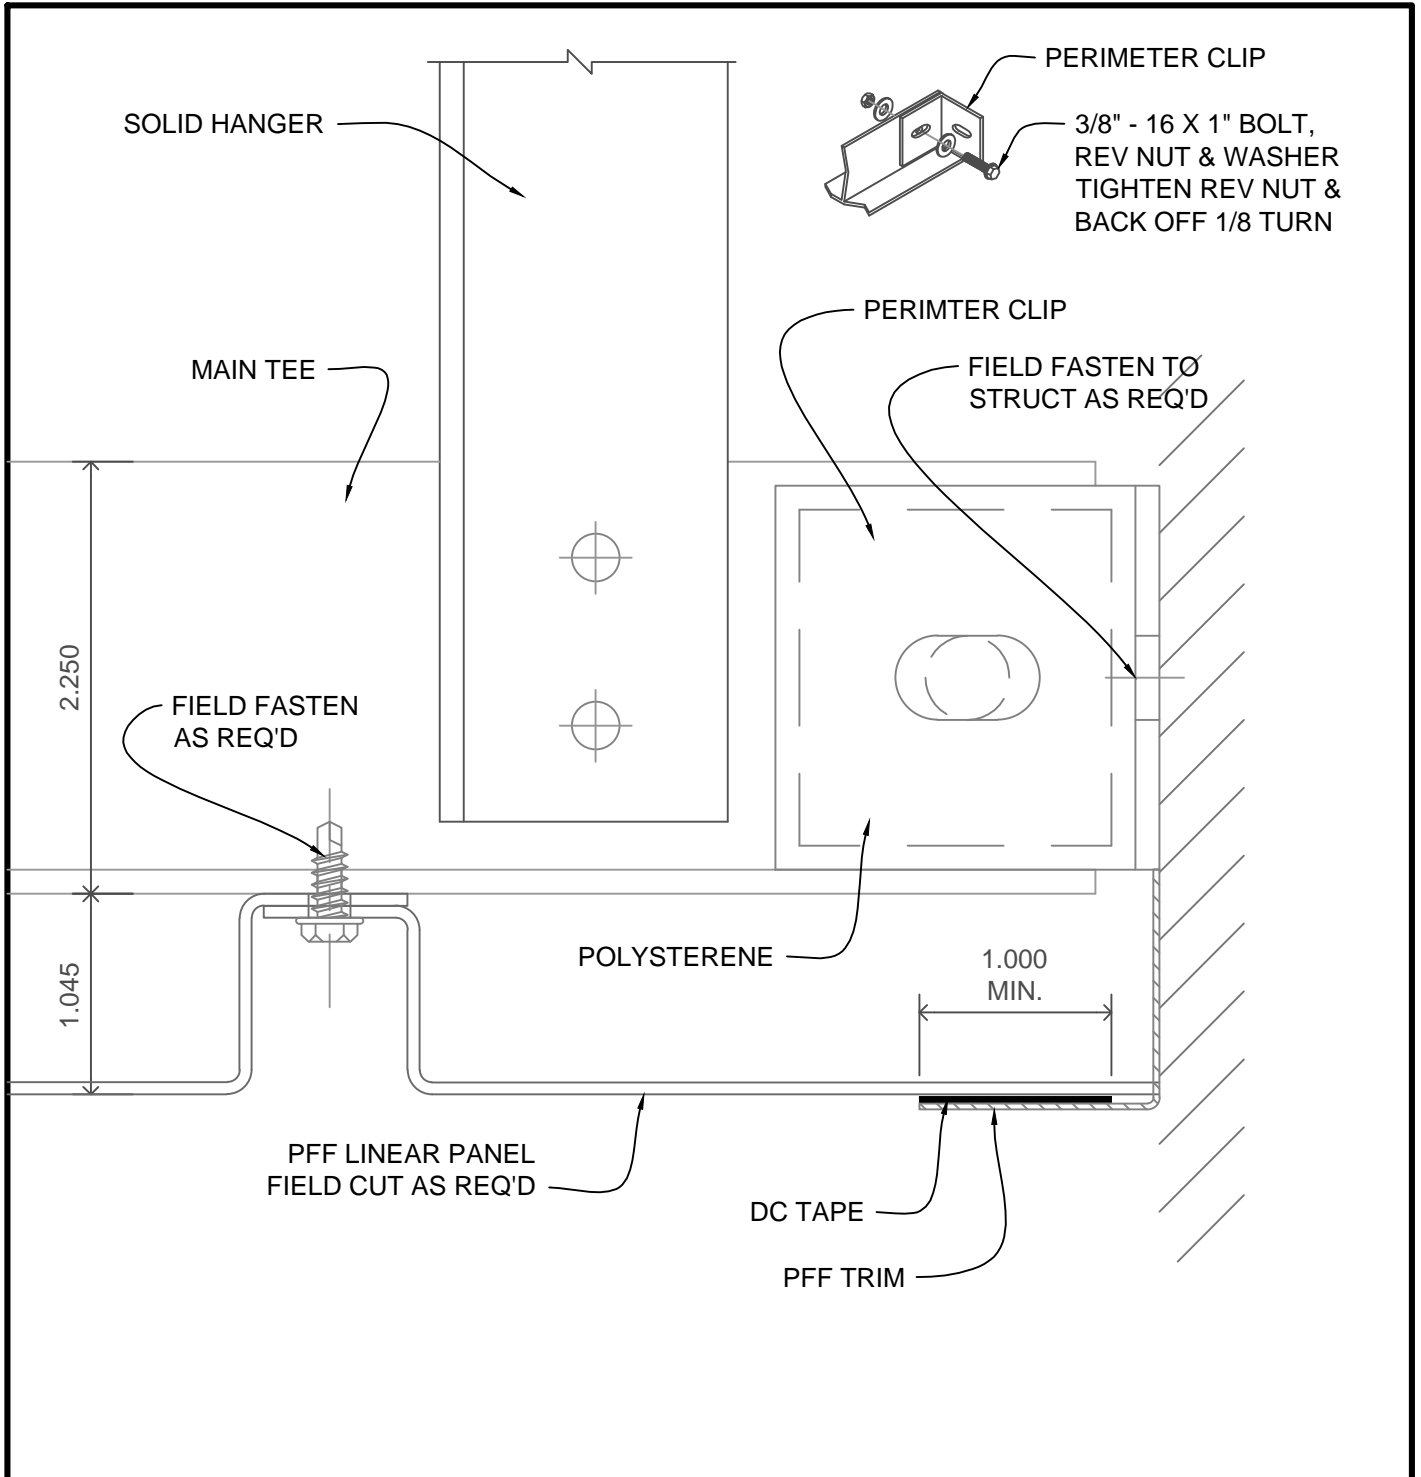

LAST INSTALL PANEL

LINEAR FASTENED CEILING SYSTEM- DETAIL C