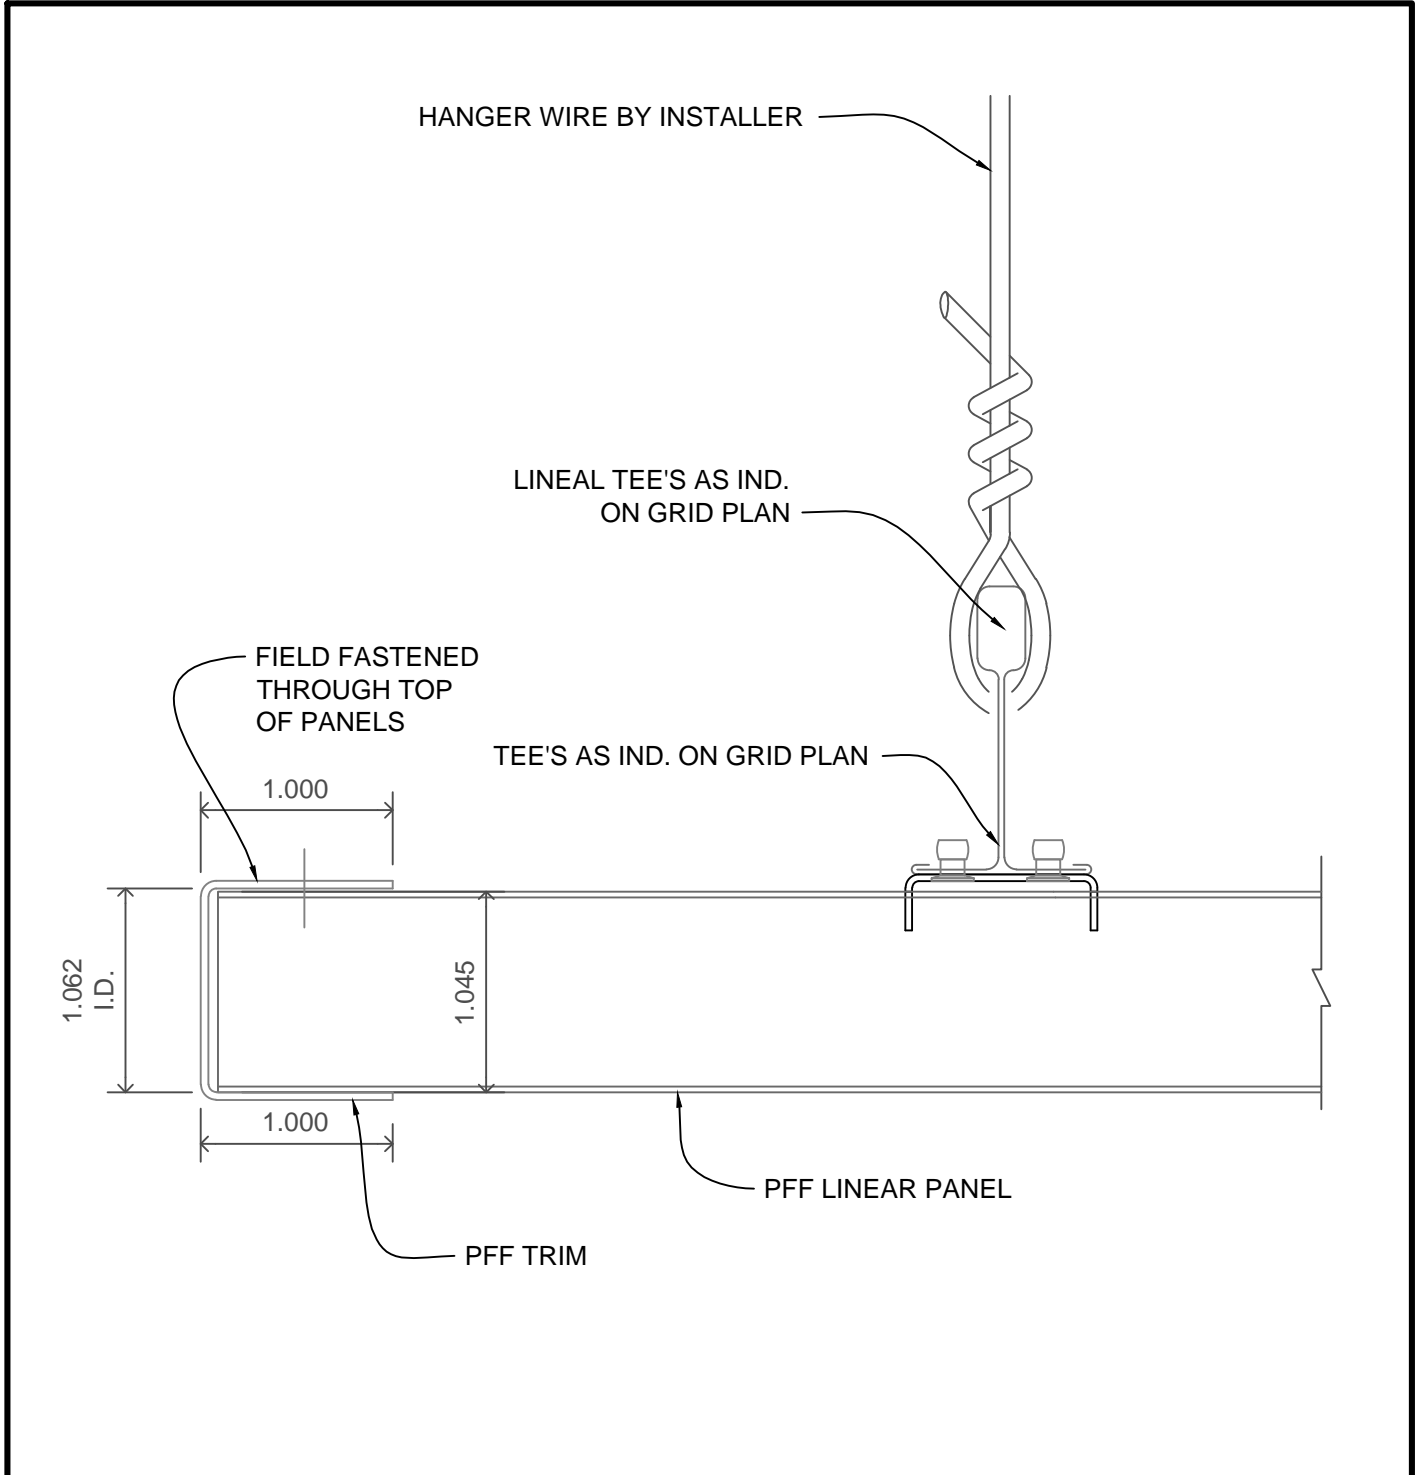

TYPICAL CLIP-IN PANEL

LINEAR CLIP-STRIP CEILING SYSTEM- DETAIL A

PURE+FREEFORM

www.purefreeform.com info@purefreeform.com
612-208-8347

FIRST / LAST INSTALL PANEL

LINEAR CLIP-STRIP CEILING SYSTEM- DETAIL B

PURE+FREEFORM

www.purefreeform.com info@purefreeform.com
612-208-8347

EDGE DETAIL

LINEAR CLIP-STRIP CEILING SYSTEM- DETAIL C

PURE+FREEFORM

www.purefreeform.com info@purefreeform.com
612-208-8347

LIGHT FITURE DETAIL

LINEAR CLIP-STRIP CEILING SYSTEM- DETAIL D