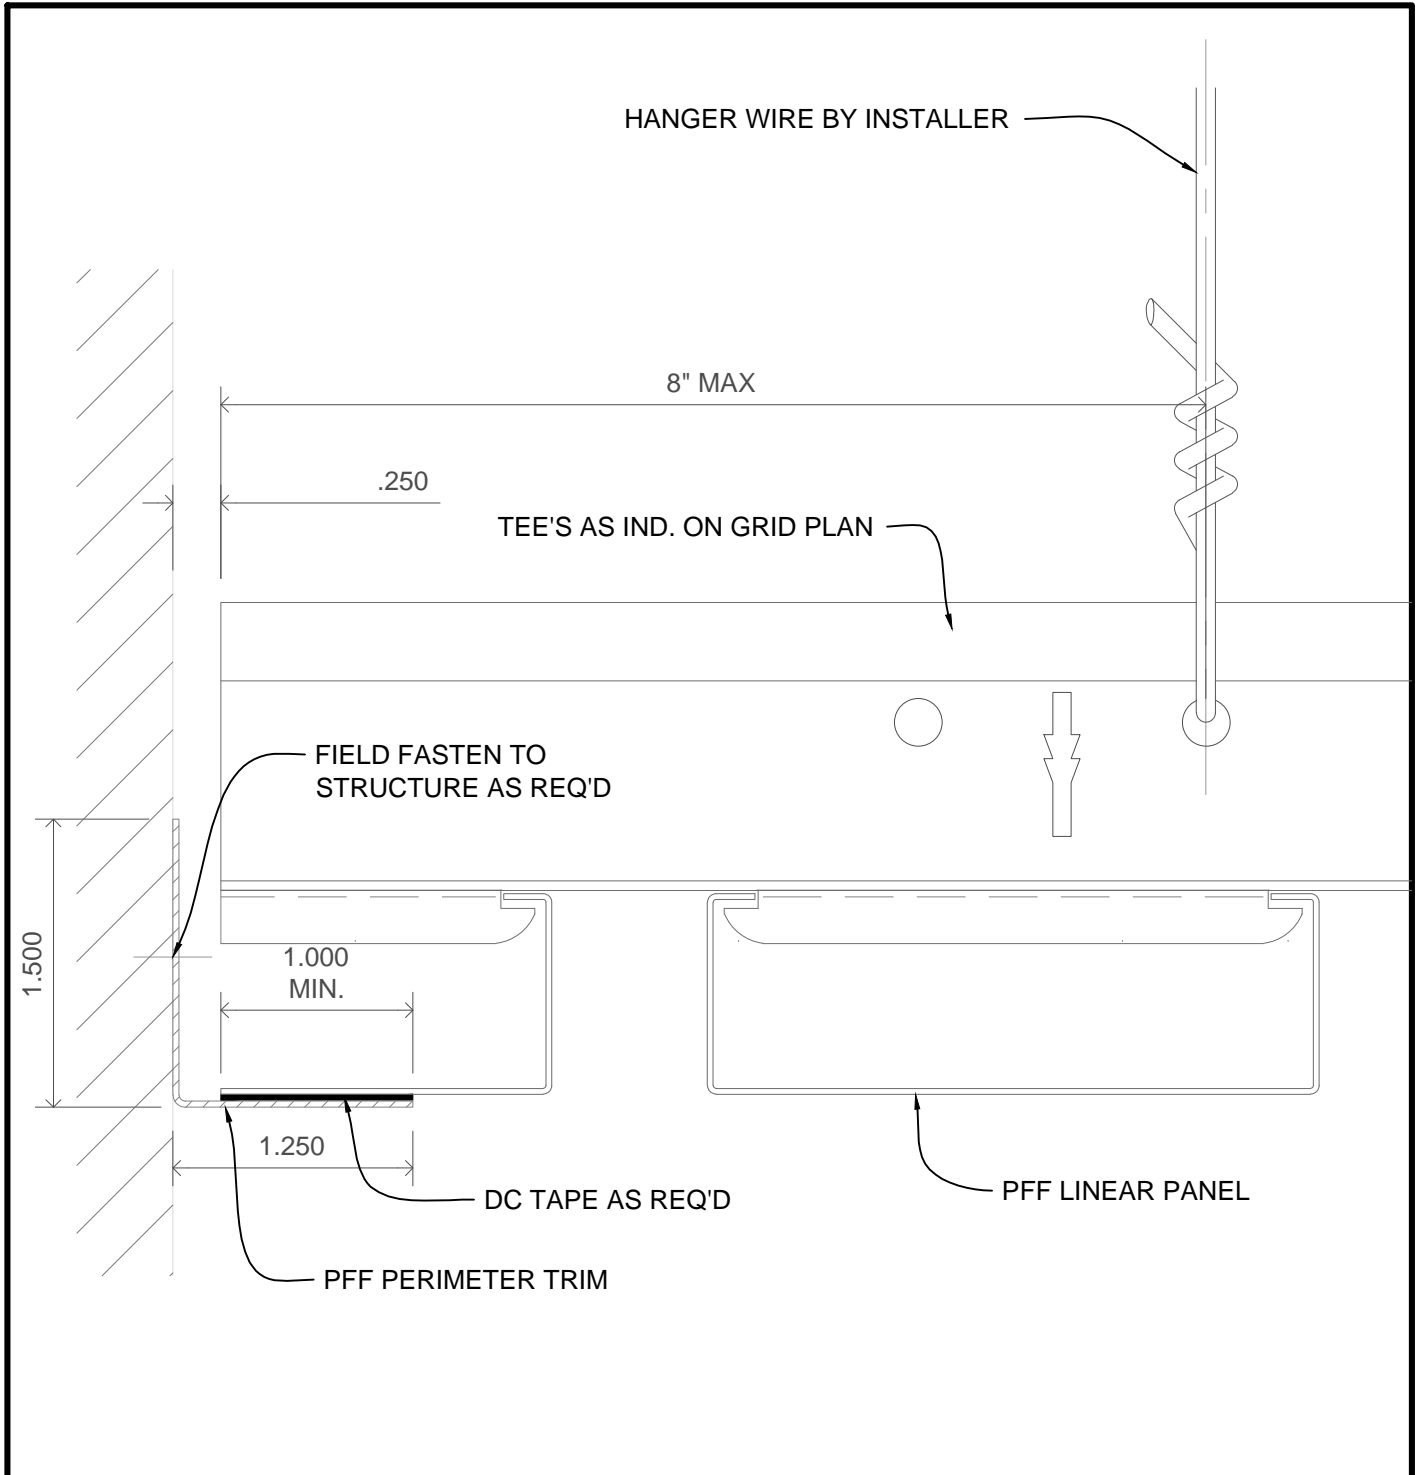

TYPICAL CLIP-IN PANEL

LINEAR CLIP-STRIP CEILING SYSTEM- DETAIL A

PURE+FREEFORM

www.purefreeform.com info@purefreeform.com
612-208-8347

FIRST / LAST INSTALL PANEL

LINEAR CLIP-STRIP CEILING SYSTEM- DETAIL B

PURE+FREEFORM

www.purefreeform.com info@purefreeform.com
612-208-8347

EDGE DETAIL

LINEAR CLIP-STRIP CEILING SYSTEM- DETAIL C

PURE+FREEFORM

www.purefreeform.com info@purefreeform.com
612-208-8347

LIGHT FITURE DETAIL

LINEAR CLIP-STRIP CEILING SYSTEM- DETAIL D