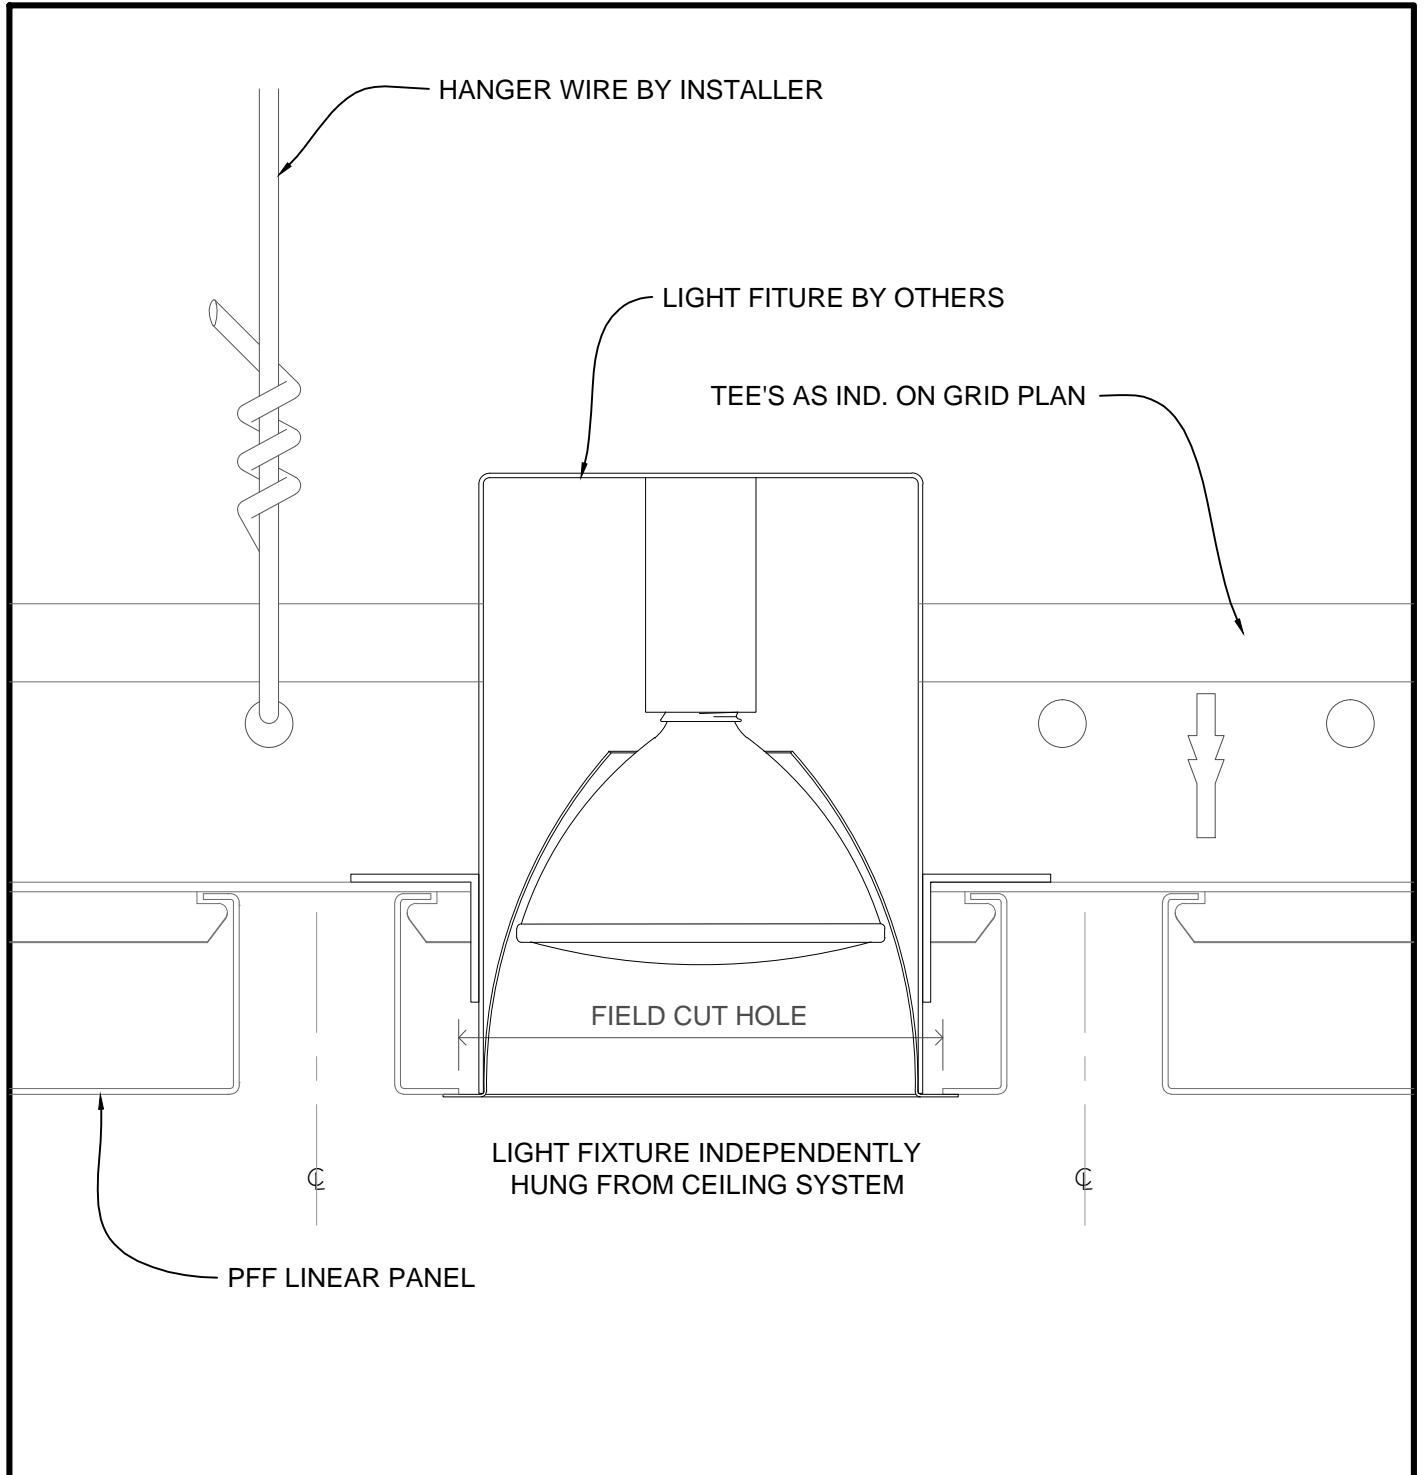

TYPICAL CLIP-IN PANEL

LINEAR CLIP-STRIP CEILING SYSTEM- DETAIL A

PURE+FREEFORM

www.purefreeform.com info@purefreeform.com
612-208-8347

FIRST / LAST INSTALL PANEL

LINEAR CLIP-STRIP CEILING SYSTEM- DETAIL B

PURE+FREEFORM

www.purefreeform.com info@purefreeform.com
612-208-8347

EDGE DETAIL

LINEAR CLIP-STRIP CEILING SYSTEM- DETAIL C

PURE+FREEFORM

www.purefreeform.com info@purefreeform.com
612-208-8347

LIGHT FITURE DETAIL

LINEAR CLIP-STRIP CEILING SYSTEM- DETAIL D