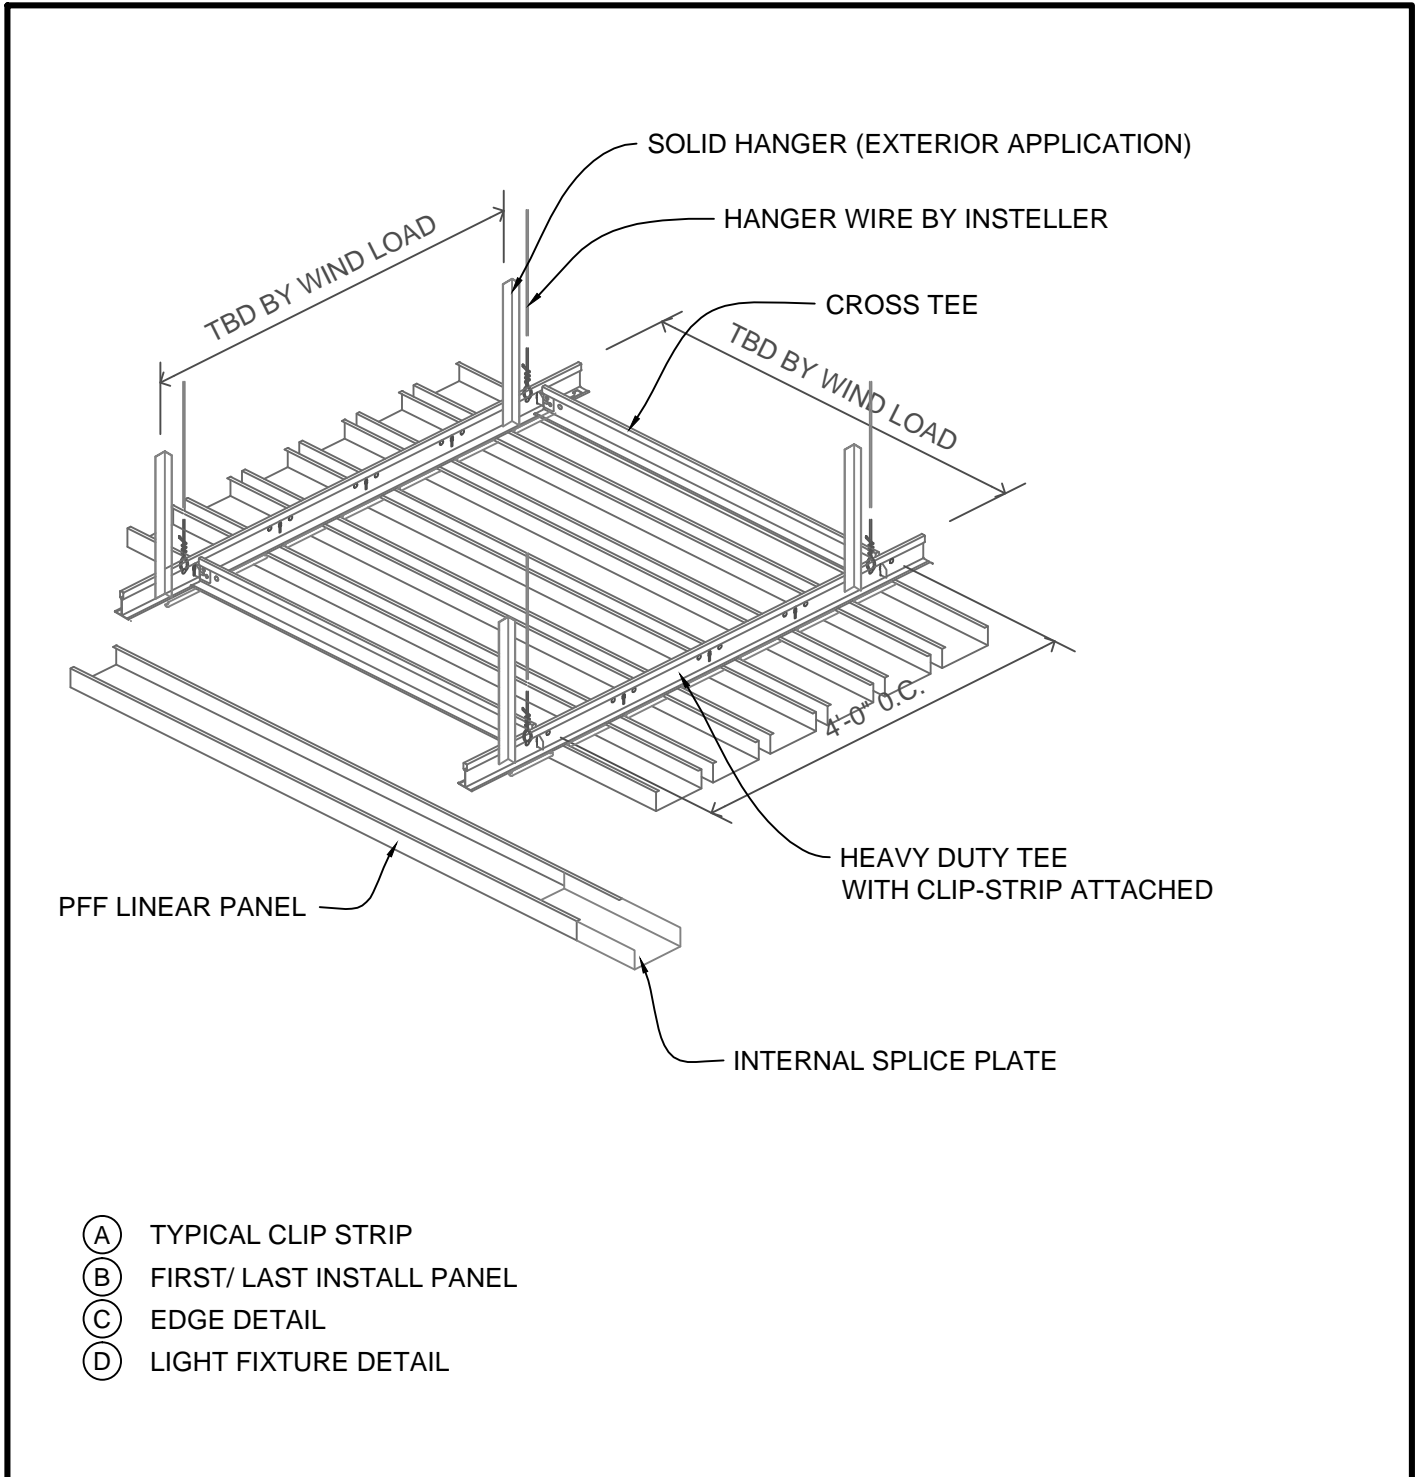

PURE+FREEFORM

www.purefreeform.com info@purefreeform.com
612-208-8347

LINEAR CLIP-STRIP CEILING SYSTEM

LINEAR CLIP-STRIP CEILING SYSTEM - COVER

PURE+FREEFORM

www.purefreeform.com info@purefreeform.com
612-208-8347

TYPICAL CLIP-IN PANEL

LINEAR CLIP-STRIP CEILING SYSTEM- DETAIL A

PURE+FREEFORM

www.purefreeform.com info@purefreeform.com
612-208-8347

FIRST / LAST INSTALL PANEL

LINEAR CLIP-STRIP CEILING SYSTEM- DETAIL B

PURE+FREEFORM

www.purefreeform.com info@purefreeform.com
612-208-8347

EDGE DETAIL

LINEAR CLIP-STRIP CEILING SYSTEM- DETAIL C

PURE+FREEFORM

www.purefreeform.com info@purefreeform.com
612-208-8347

LIGHT FITURE DETAIL

LINEAR CLIP-STRIP CEILING SYSTEM- DETAIL D