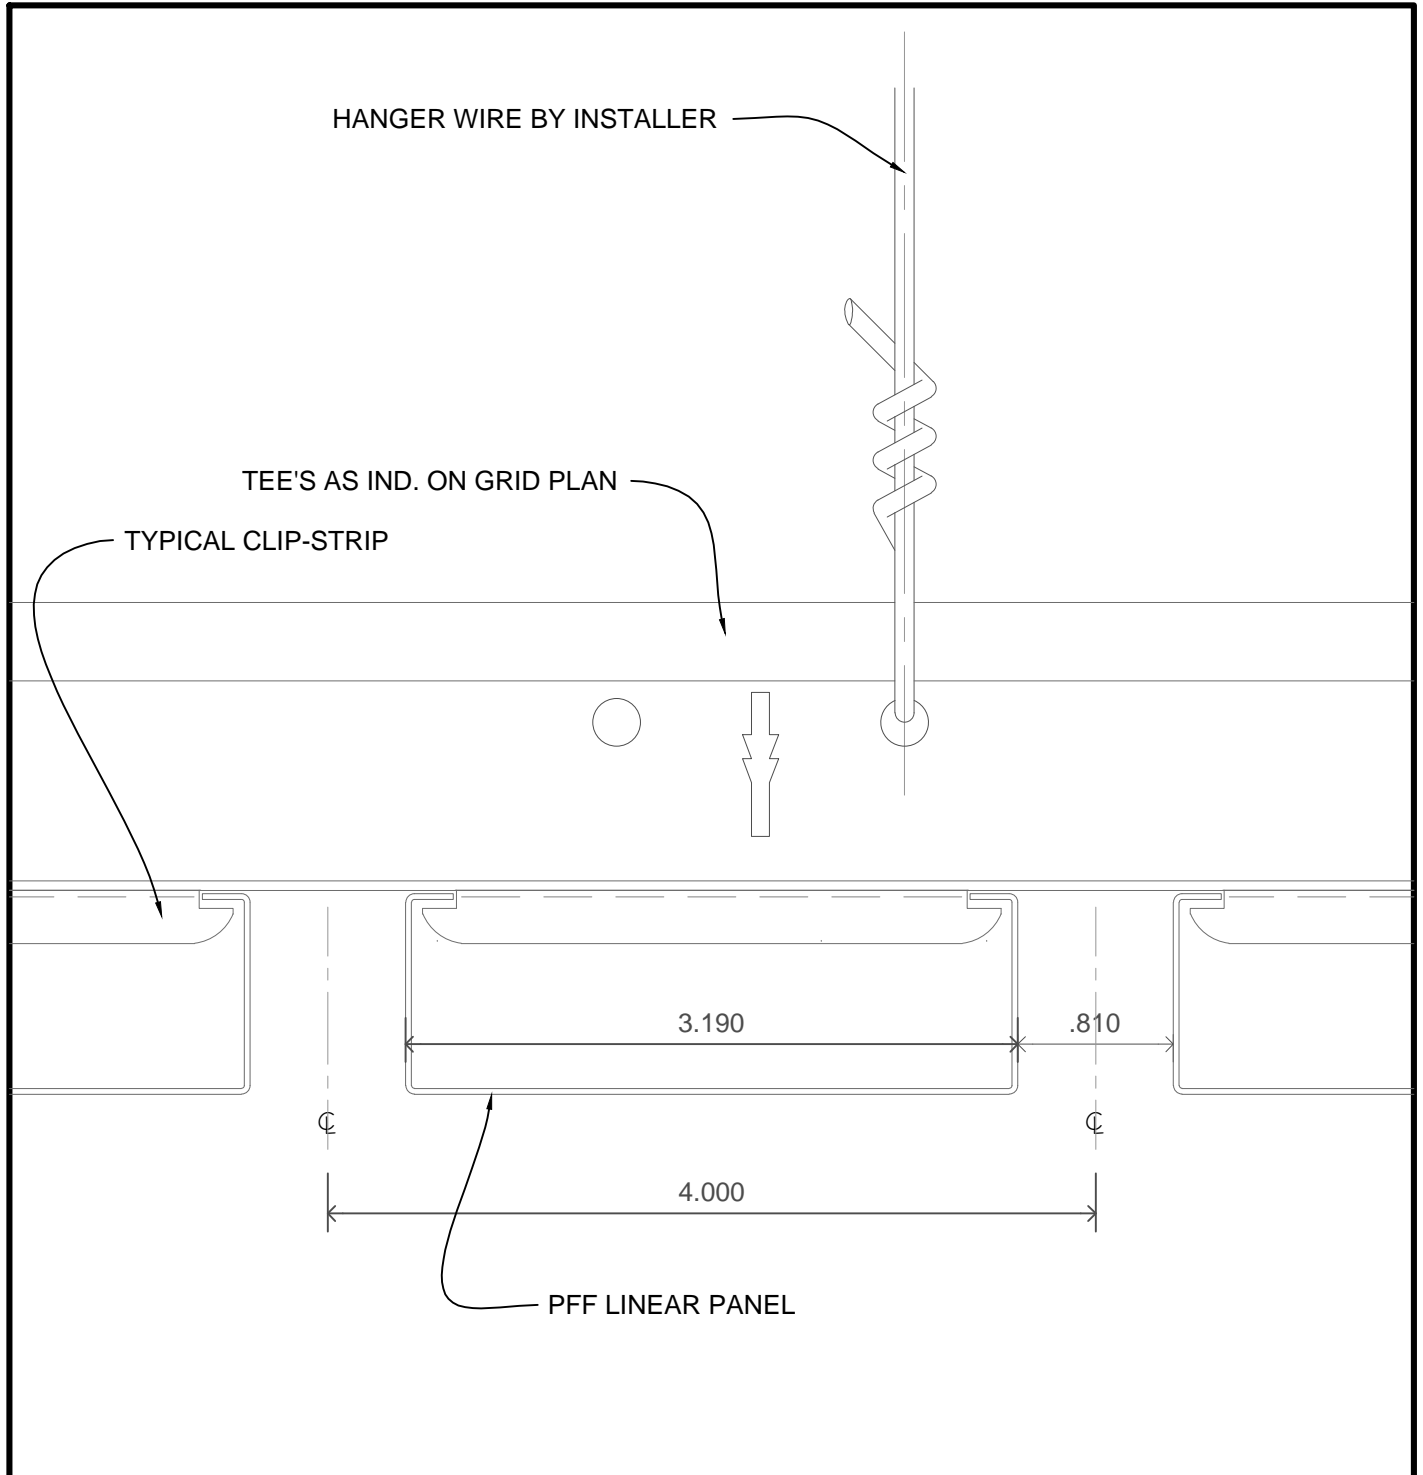

PURE+FREEFORM

www.purefreeform.com info@purefreeform.com
612-208-8347

LINEAR CLIP-STRIP CEILING SYSTEM

LINEAR CLIP-STRIP CEILING SYSTEM - COVER

PURE+FREEFORM

www.purefreeform.com info@purefreeform.com
612-208-8347

TYPICAL CLIP-IN PANEL

LINEAR CLIP-STRIP CEILING SYSTEM- DETAIL A

PURE+FREEFORM

www.purefreeform.com info@purefreeform.com
612-208-8347

FIRST / LAST INSTALL PANEL

LINEAR CLIP-STRIP CEILING SYSTEM- DETAIL B

PURE+FREEFORM

www.purefreeform.com info@purefreeform.com
612-208-8347

EDGE DETAIL

LINEAR CLIP-STRIP CEILING SYSTEM- DETAIL C

PURE+FREEFORM

www.purefreeform.com info@purefreeform.com
612-208-8347

LIGHT FITURE DETAIL

LINEAR CLIP-STRIP CEILING SYSTEM- DETAIL D