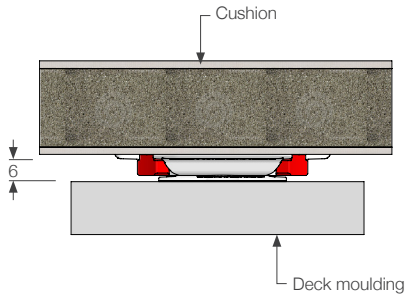

TC-R6 Removal tool

**APPLICATIONS**

- Exterior cushions
- Sundeck mattresses
- Foredeck mounted mattresses
- Seating areas external & internal
- Crew and guest areas

**BENEFITS**

- TC-F6 sews onto cushion at upholstery stage
- Enables attachment of soft furnishings to painted or gelcoat surfaces
- Makes furnishings quick to install, and easy to remove
- High quality, secure finish
- Easy alignment to replace the cushion, clip locks into place
- Purpose built
- No force required to remove the furnishing – simply press one of the three buttons to disengage the lock
- Saves removal time for staff and crew
- Invisible fixing – no visible domes, screws, straps or hook and loop
- 10kg break out load

**INSTALLATION:**

Typical section through (NTS)