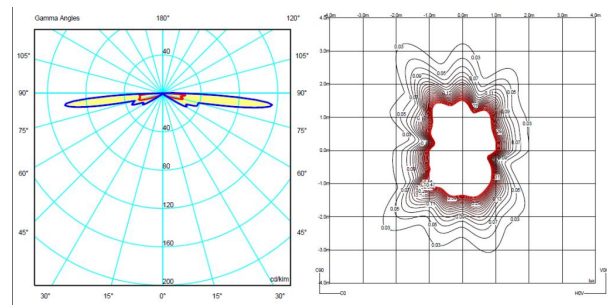

Physical characteristics

1 Box / 0.11 x 0.31 x 0.31 m. / Vol. 0.0101 m³ /

Gross weight 1.6 kg. / Net weight 1.4 kg.

Installation and assembly

Please, see the installation manual

Light distribution

Indirect lighting

Lamp that emits an upward or backward beam that is reflected by the ceiling or wall.

Photometric data

Certificates