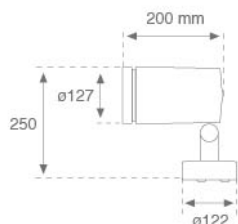

SHOT LED

7541803 MINI SHOT 5 LEDS SPOT NW GR.

Description:

Standard exterior projector for accent lighting MINI SHOT LEDS LAMP brand. Made of textured grey lacquered aluminium injection. With tempered glass lens, stainless steel screws and silicone joints for an IP65. With 5 neutral white, high-emission leds with Spot optics and with 11W of power. Has built-in equipment.

Finish: Texturised grey

Weight 3.200 g

Led's Lifetime: 50.000

Tj: 68 °C

IEE: A++

Installation: Surface

Lamp:

Power	Frequency	Lampholder	Lamp	NºLEDs-Model-Brand	° K	CRI
11W	220-240V 50-60H		LED	5 XP-G	4500	70

Gear:

Type: Electronic

Ignitions: 1

Plum: 14W

Technical features:

Quality certificates:

Photometrical data:

H (m)	D (m)	E _{max}	E _{med}	alpha = 11,8°	Beam spread diagram	Technical data
1	0,21	10028	6700			<p>7541803 η = 99% I_{max} = 16776 cd/klm UTE: CIE: 104 100 100 100 99</p>
2	0,41	2507	1675			
3	0,62	1114	744			
4	0,83	627	419			

Light output: 601 lm

**Product code:** Description:

7507792

ACC. ANTIGLARE SHADE MINI SHOT LEDS