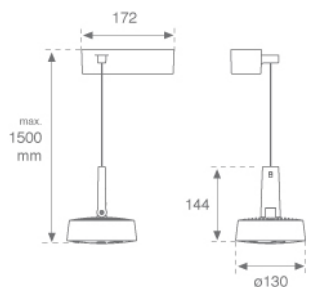

7341332 MAUI DOWN. 5 LEDS WW GRAPH.

Description:

Pendulum luminaire model MAUI, LAMP brand. Made of lacquered aluminum injection in textured graphite. With control gear built into the filial. Chrome optical assembly consists of reflectors with non-flush LEDs for high visual comfort. Incorporates 5 warm white LEDs.

Finish: Texturised graphite

Weight: 1.350 g

IEE: A++

Installation: Suspended

Lamp:

Tipología: LED
Horas de vida led: 60500
Potencia: 10W

°K: 3200
IRC: 80

Características eléctricas:

Equipo: Electronic

Alimentación: 220-240V 50-60Hz

Plum: 13.1W

Technical features:

Quality certificates:

Photometrical data:

H (m)	D (m)	E _{max}	E _{med}	Diagram 1	Diagram 2	Diagram 3
1	0,24	2687	1741			<p>7341332 η = 100% I_{max} = 5469 cd/klm UTE: CIE: 102 100 100 100 100</p>
2	0,49	672	435			
3	0,73	299	193			
4	0,97	168	109			

Light output: 495 lm