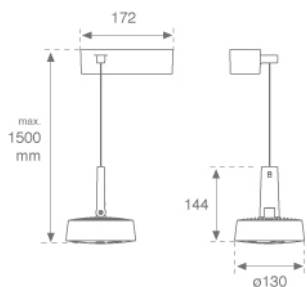

7341331 MAUI DOWN. 5 LEDS WW YELLOW

Description:

Pendulum luminaire model MAUI, LAMP brand. Made of lacquered aluminum injection in textured yellow. With control gear built into the filial. Chrome optical assembly consists of reflectors with non-flush LEDs for high visual comfort. Incorporates 5 warm white LEDs.

Finish: 1021 TEXTURED

Weight: 1.350 g

IEE: A++

Installation: Suspended

Lamp:
Tipología: LED
Horas de vida led: 60500
Potencia: 10W

°K: 3200
IRC: 80

Características eléctricas:
Equipo: Electronic

Alimentación: 220-240V 50-60Hz

Plum: 13.1W

Technical features:

Quality certificates:

Photometrical data:

H (m)	D (m)	E _{max}	E _{med}	Diagram 1	Diagram 2	Diagram 3
1	0,24	2687	1741			7341331 η = 100% I _{max} = 5469 cd/klm UTE: CIE: 102 100 100 100 100
2	0,49	672	435			
3	0,73	299	193			
4	0,97	168	109			

Light output: 495 lm