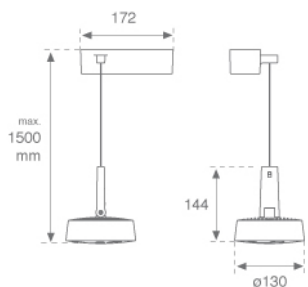

Product datasheet

7341330 MAUI DOWN. 5 LEDS WW WH.

Description:

Pendulum luminaire model MAUI, LAMP brand. Made of lacquered aluminum injection in textured white. With control gear built into the filial. Chrome optical assembly consists of reflectors with non-flush LEDs for high visual comfort. Incorporates 5 warm white LEDs.

Finish: 9010 TEXTURED

Weight: 1.350 g

IEE : A++

Installation: Suspended

Lamp:

Tipología: LED
Horas de vida led: 60500
Potencia: 10W

°K : 3200
IRC : 80

Características eléctricas:

Equipo : Electronic

Alimentación: 220-240V 50-60Hz

Plum: 13.1W

Technical features:

Quality certificates:

Photometrical data:

H (m)	D (m)	E _{max}	E _{med}
1	0,24	2687	1741
2	0,49	672	435
3	0,73	299	193
4	0,97	168	109